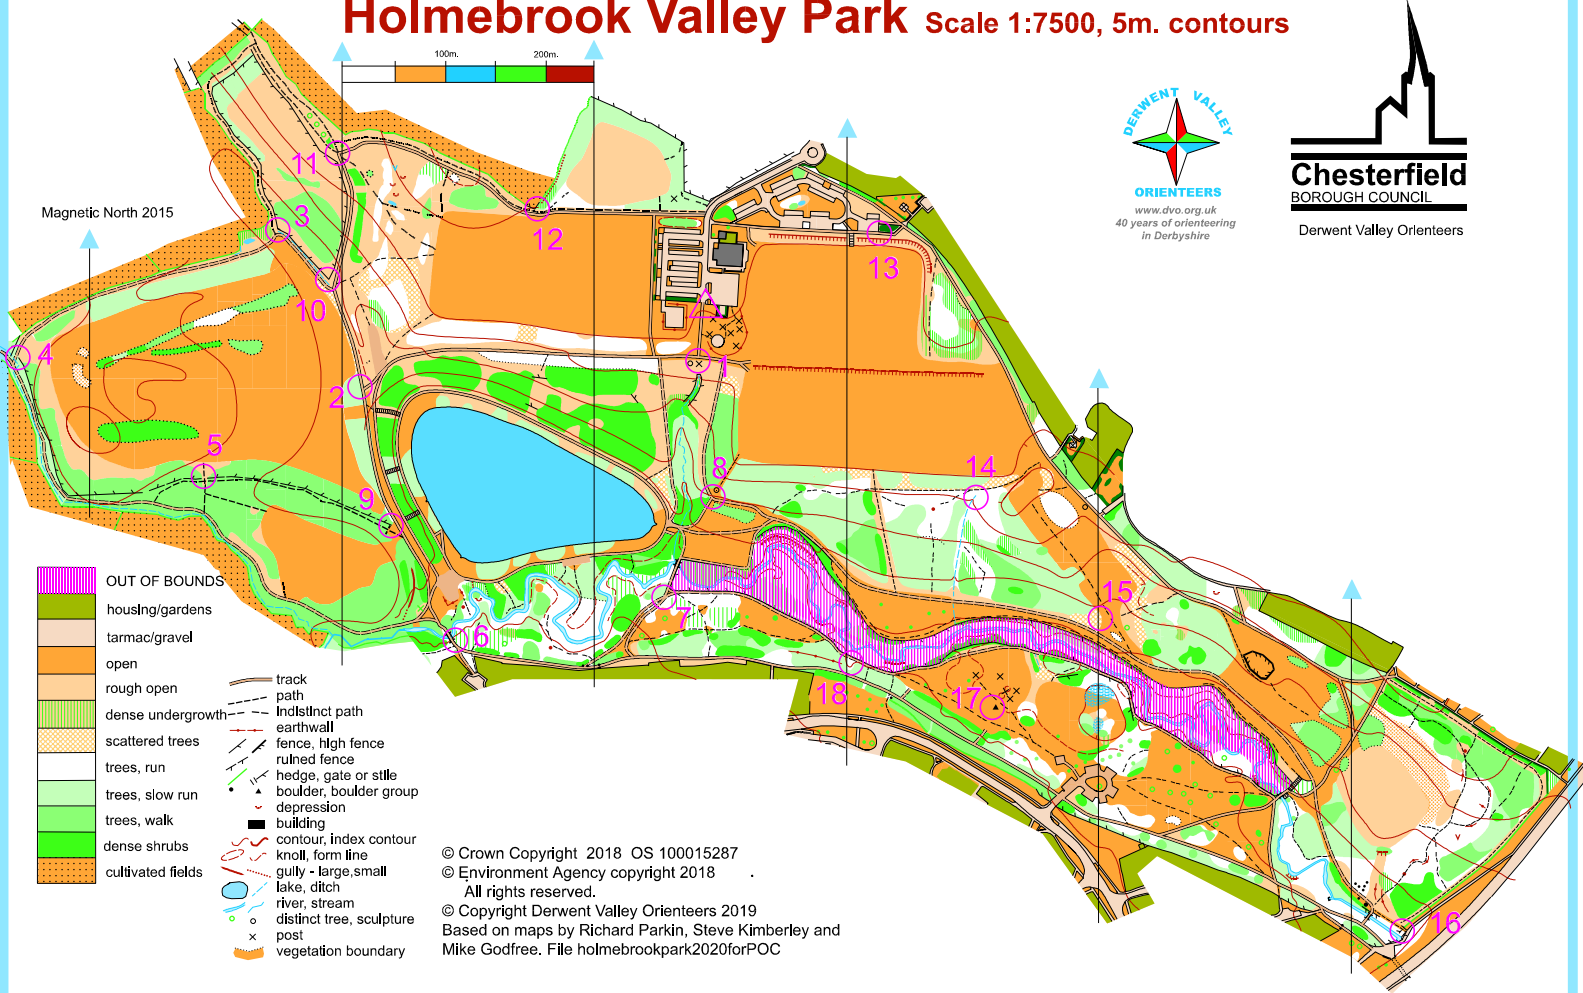

Holmebrook Valley Park Scale 1:7500, 5m. contours

Possession of this map does not imply right of access

Grid Reference at Holmebrook Valley Country Park Centre: SK355730

- | | |
|--------------------------|--------------------|
| 1 Track Junction | 10 Fence Corner |
| 2 Western Path Junction | 11 Path Junction |
| 3 Fence Bend | 12 Ditch End |
| 4 Fence End | 13 Path |
| 5 Fence Post | 14 Gully End |
| 6 Bridge S. End | 15 Vegetation Edge |
| 7 Between Path Junctions | 16 N. Fence end |
| 8 Track Junction | 17 Boulder Group |
| 9 N.W. Path Junction | 18 Reentrant |