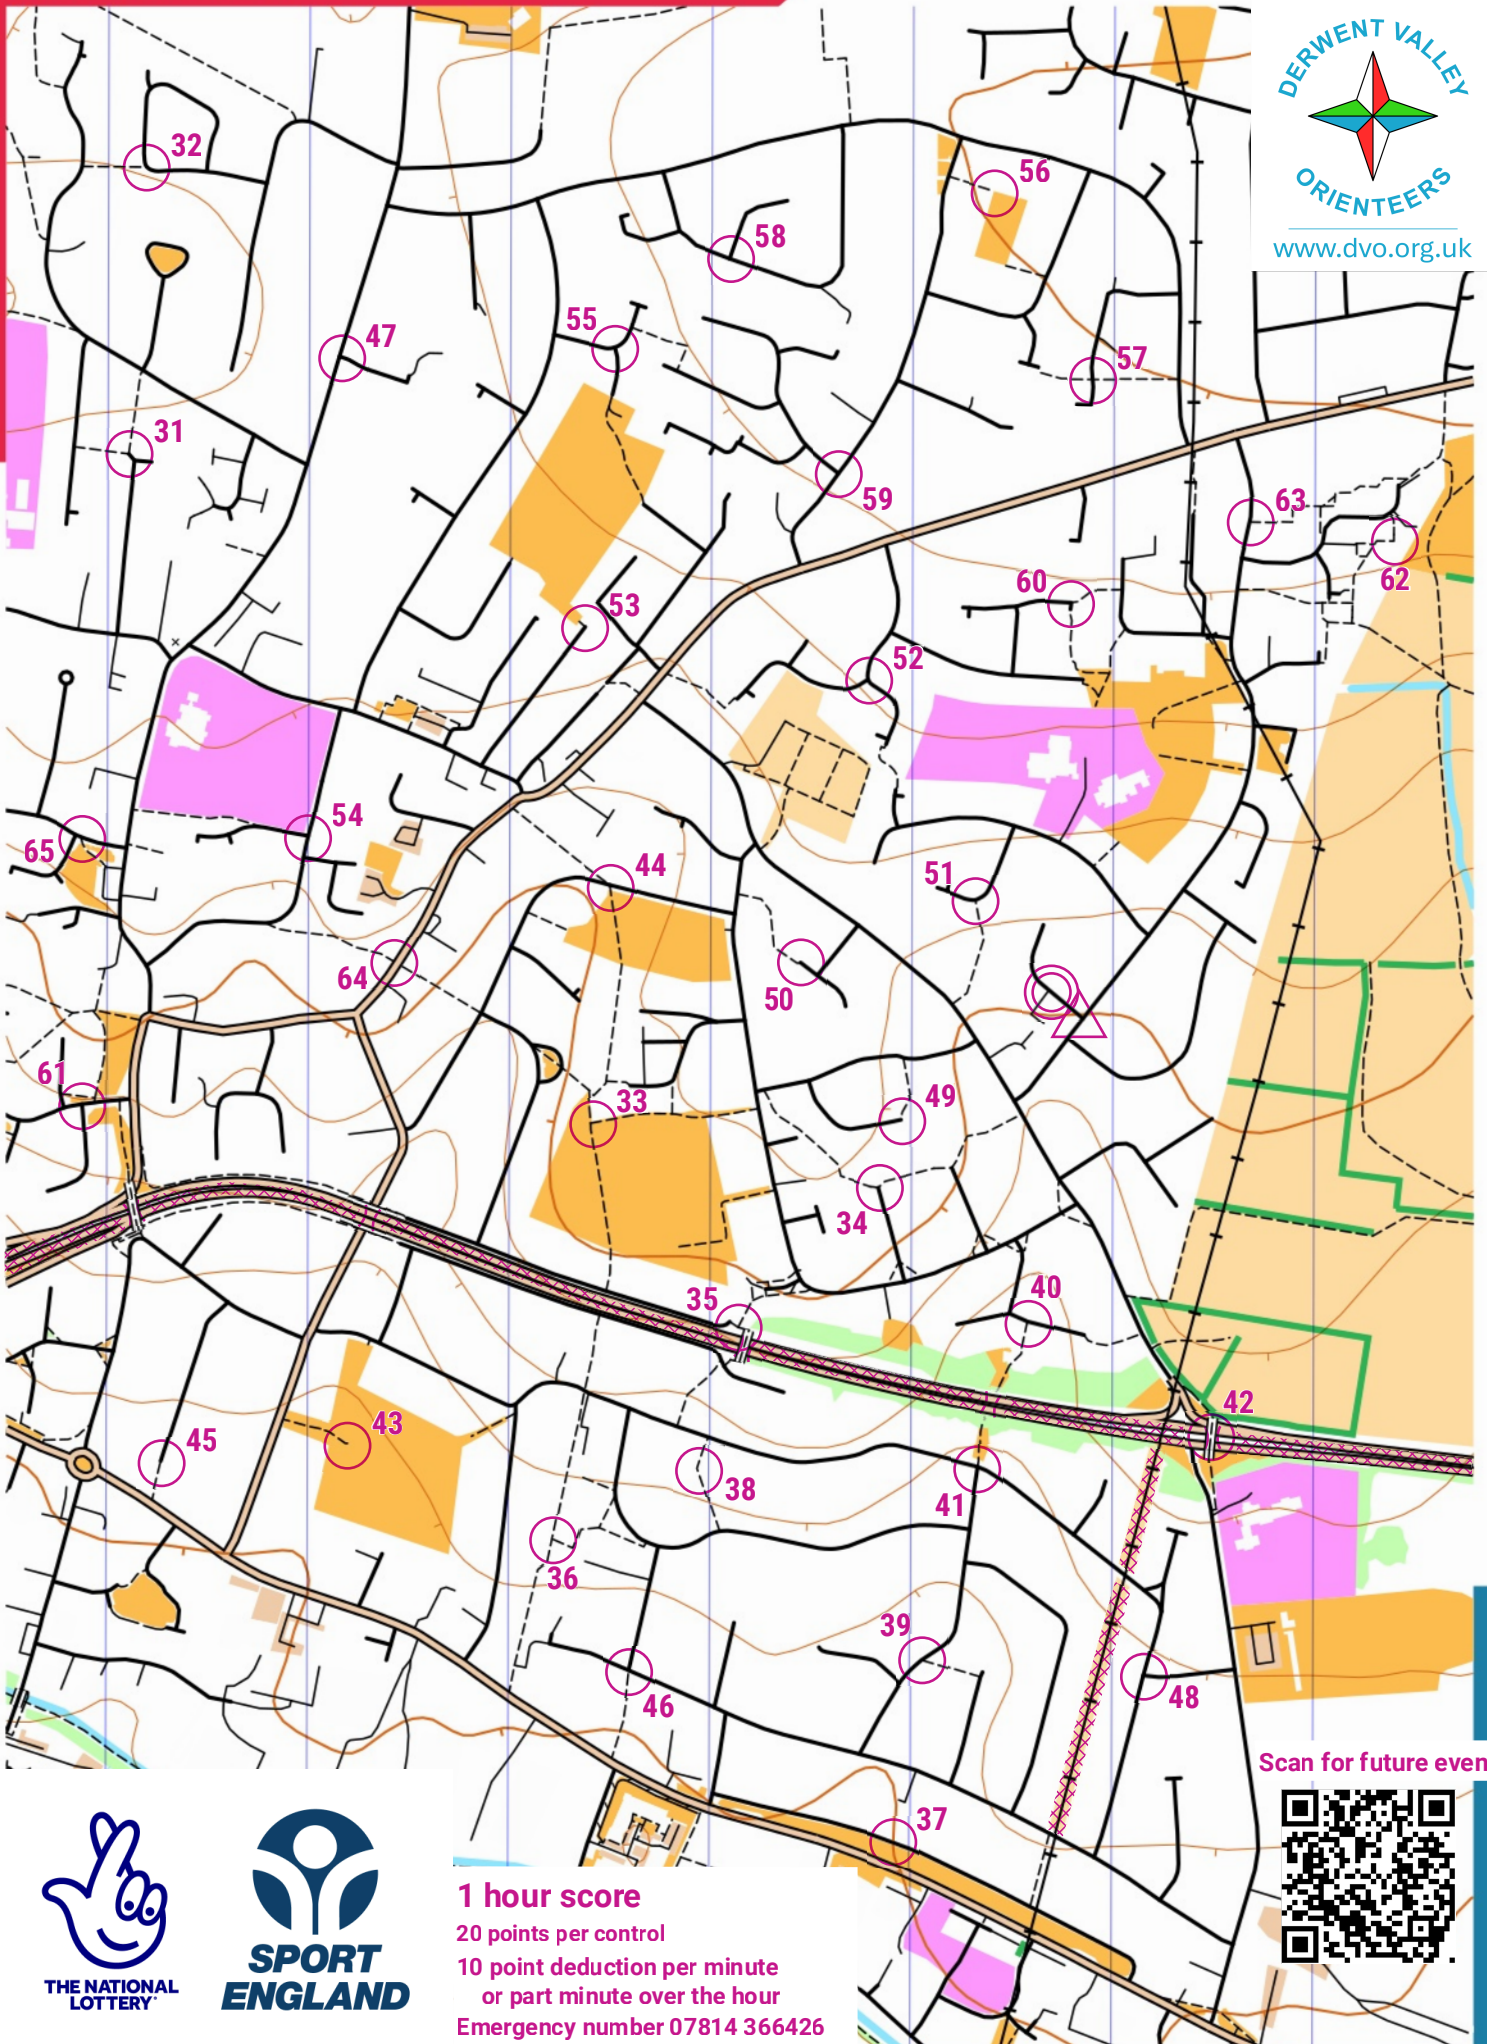

# SPONDON

scale 1:7500, contours 5m  
200m

[www.dvo.org.uk](http://www.dvo.org.uk)

Scan for future events

**1 hour score**  
20 points per control  
10 point deduction per minute  
or part minute over the hour  
Emergency number 07814 366426