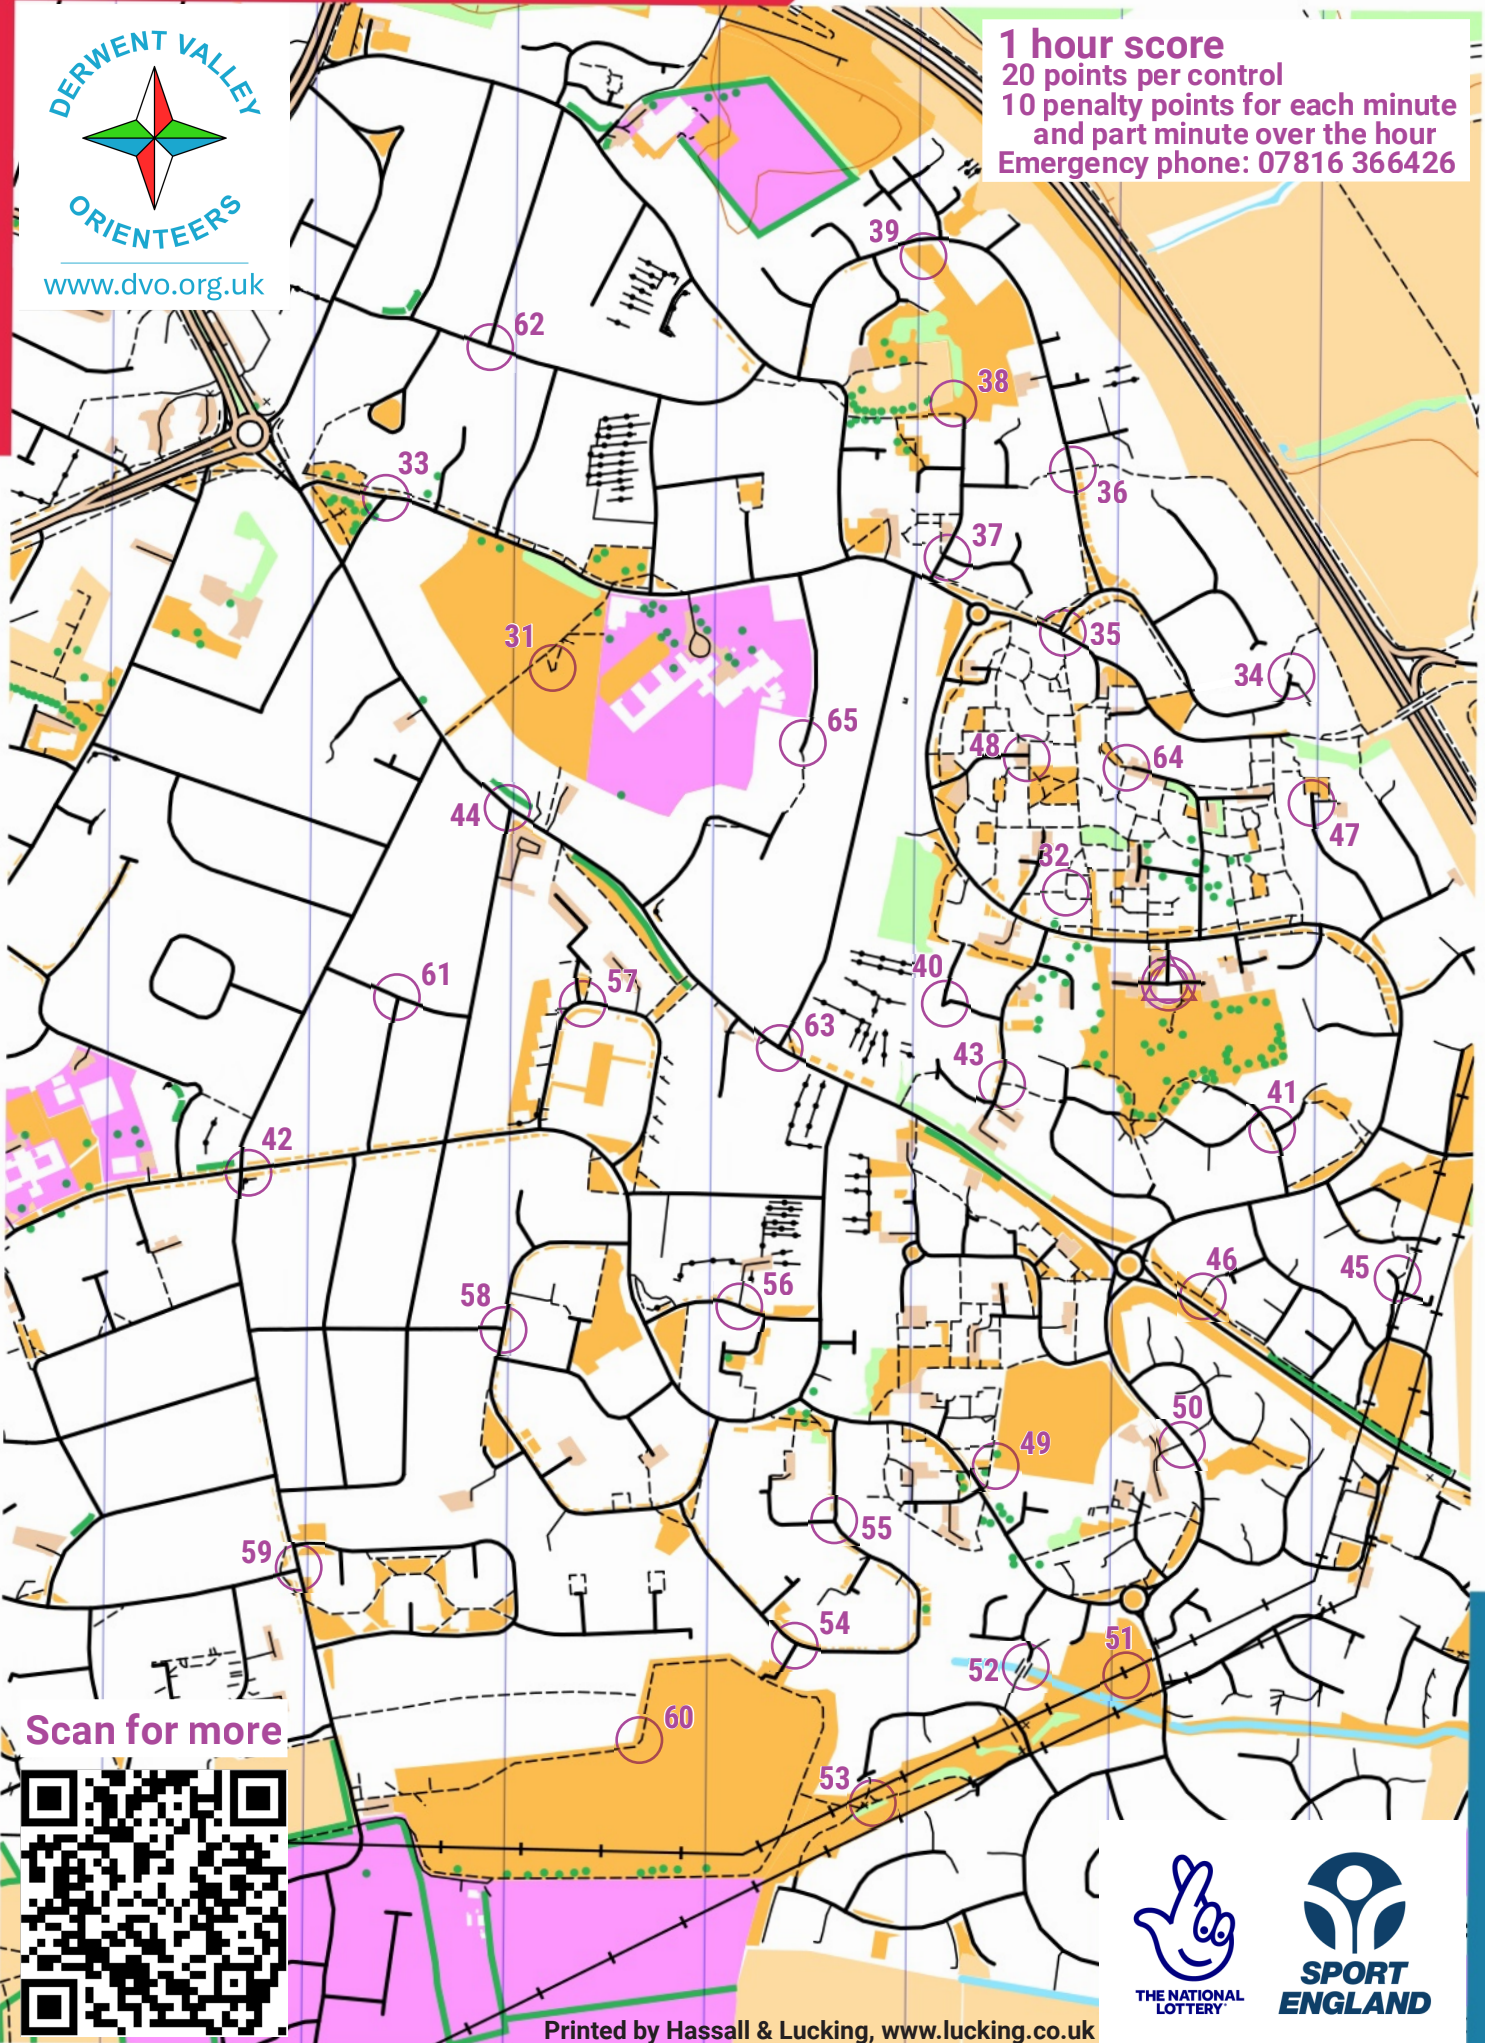

**1 hour score**  
20 points per control  
10 penalty points for each minute  
and part minute over the hour  
Emergency phone: 07816 366426

Scan for more

Printed by Hassall & Lucking, [www.lucking.co.uk](http://www.lucking.co.uk)