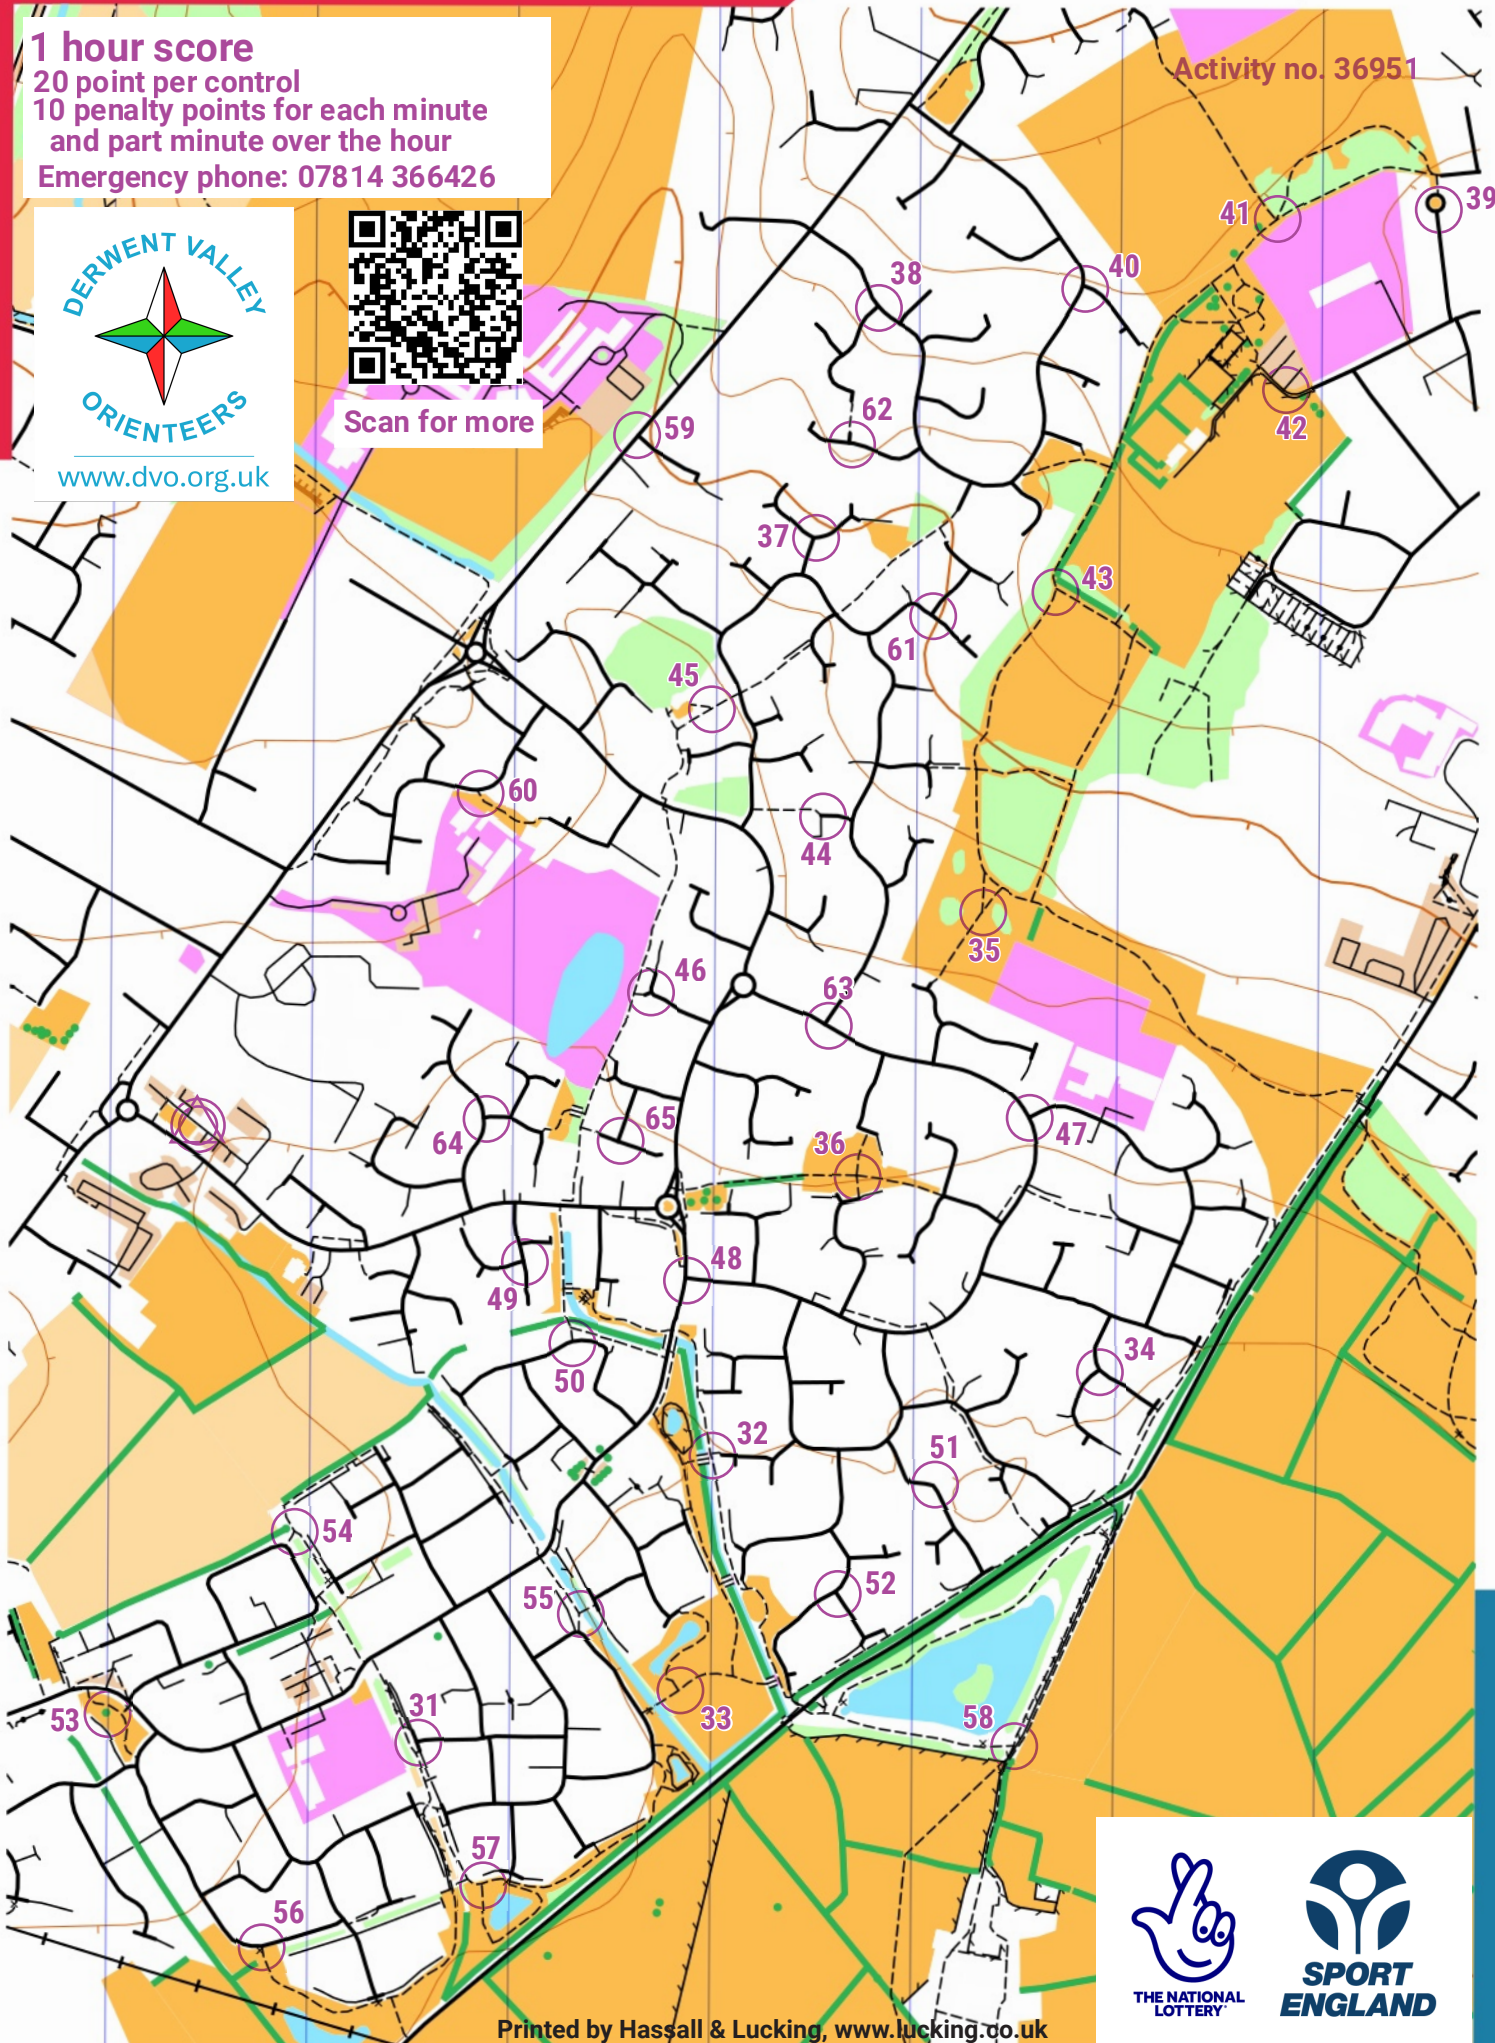

HEATHERTON

scale 1:7500, contours 5m

200m

1 hour score

20 point per control

10 penalty points for each minute and part minute over the hour

Emergency phone: 07814 366426

www.dvo.org.uk

Scan for more

Activity no. 36951

Printed by Hassall & Lucking, www.lucking.co.uk

Map data: © OpenStreetMap contributors; Open Database Licence.
Contours: © Environment Agency copyright and/or database right 2015. All rights reserved.
OOM created by Oliver O'Brien. Make your own: <https://oomap.dna-software.co.uk/>

OOM v4 developed by David Dixon
Map ID: 65560be6bb4dc