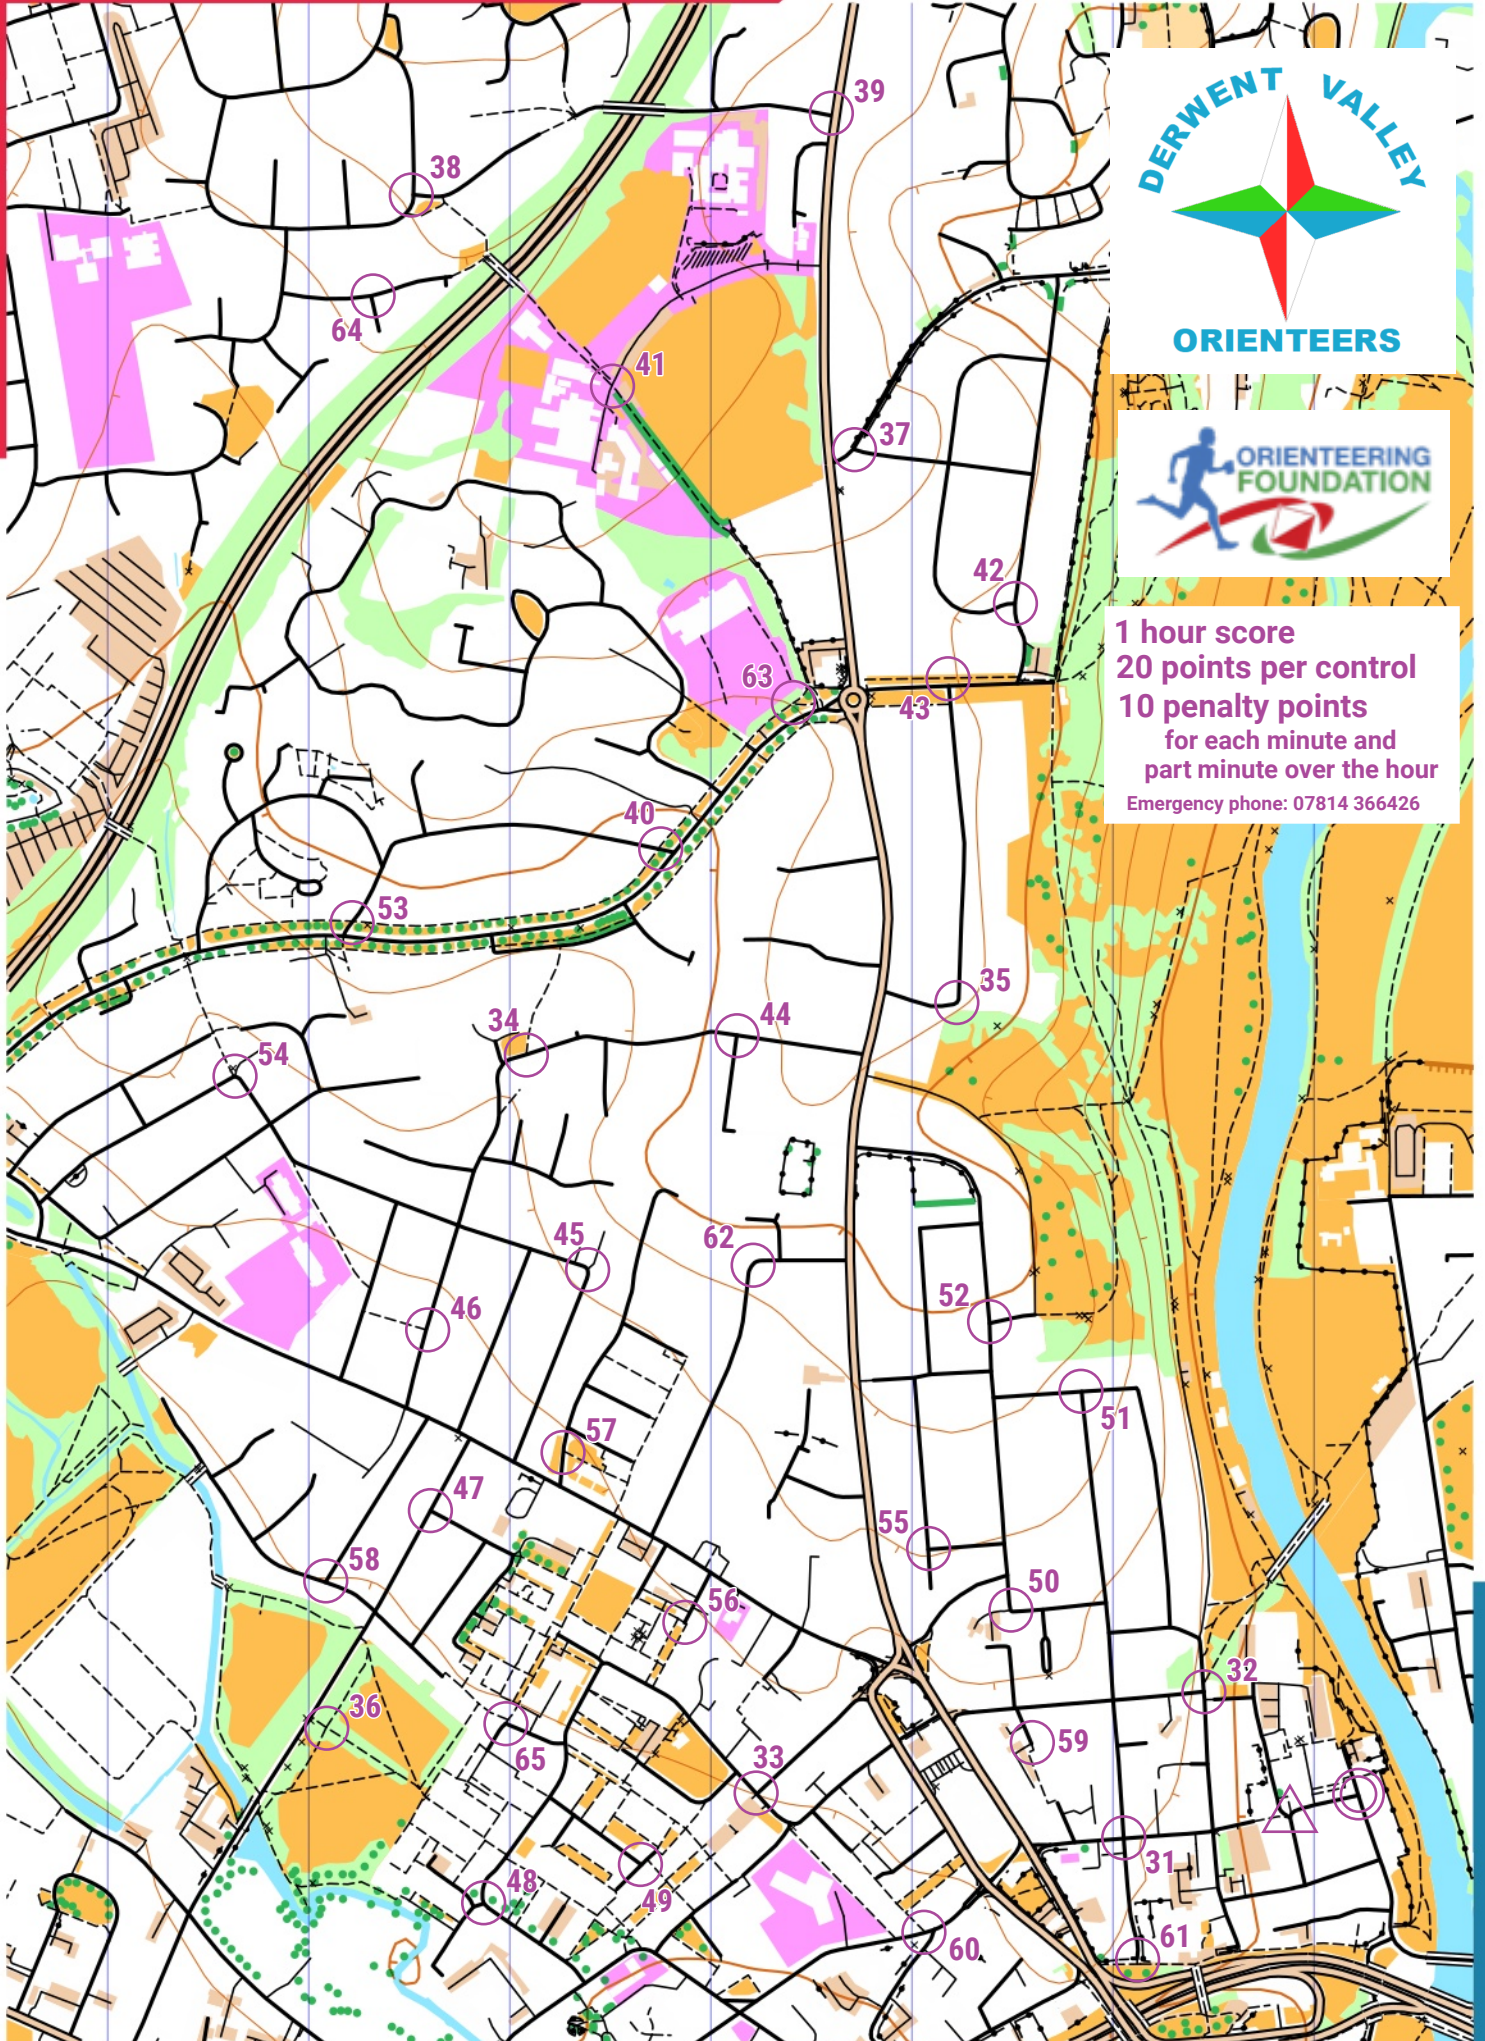

# DERBY NORTH

scale 1:7500, contours 5m  
200m

**1 hour score**  
**20 points per control**  
**10 penalty points**  
for each minute and  
part minute over the hour  
Emergency phone: 07814 366426