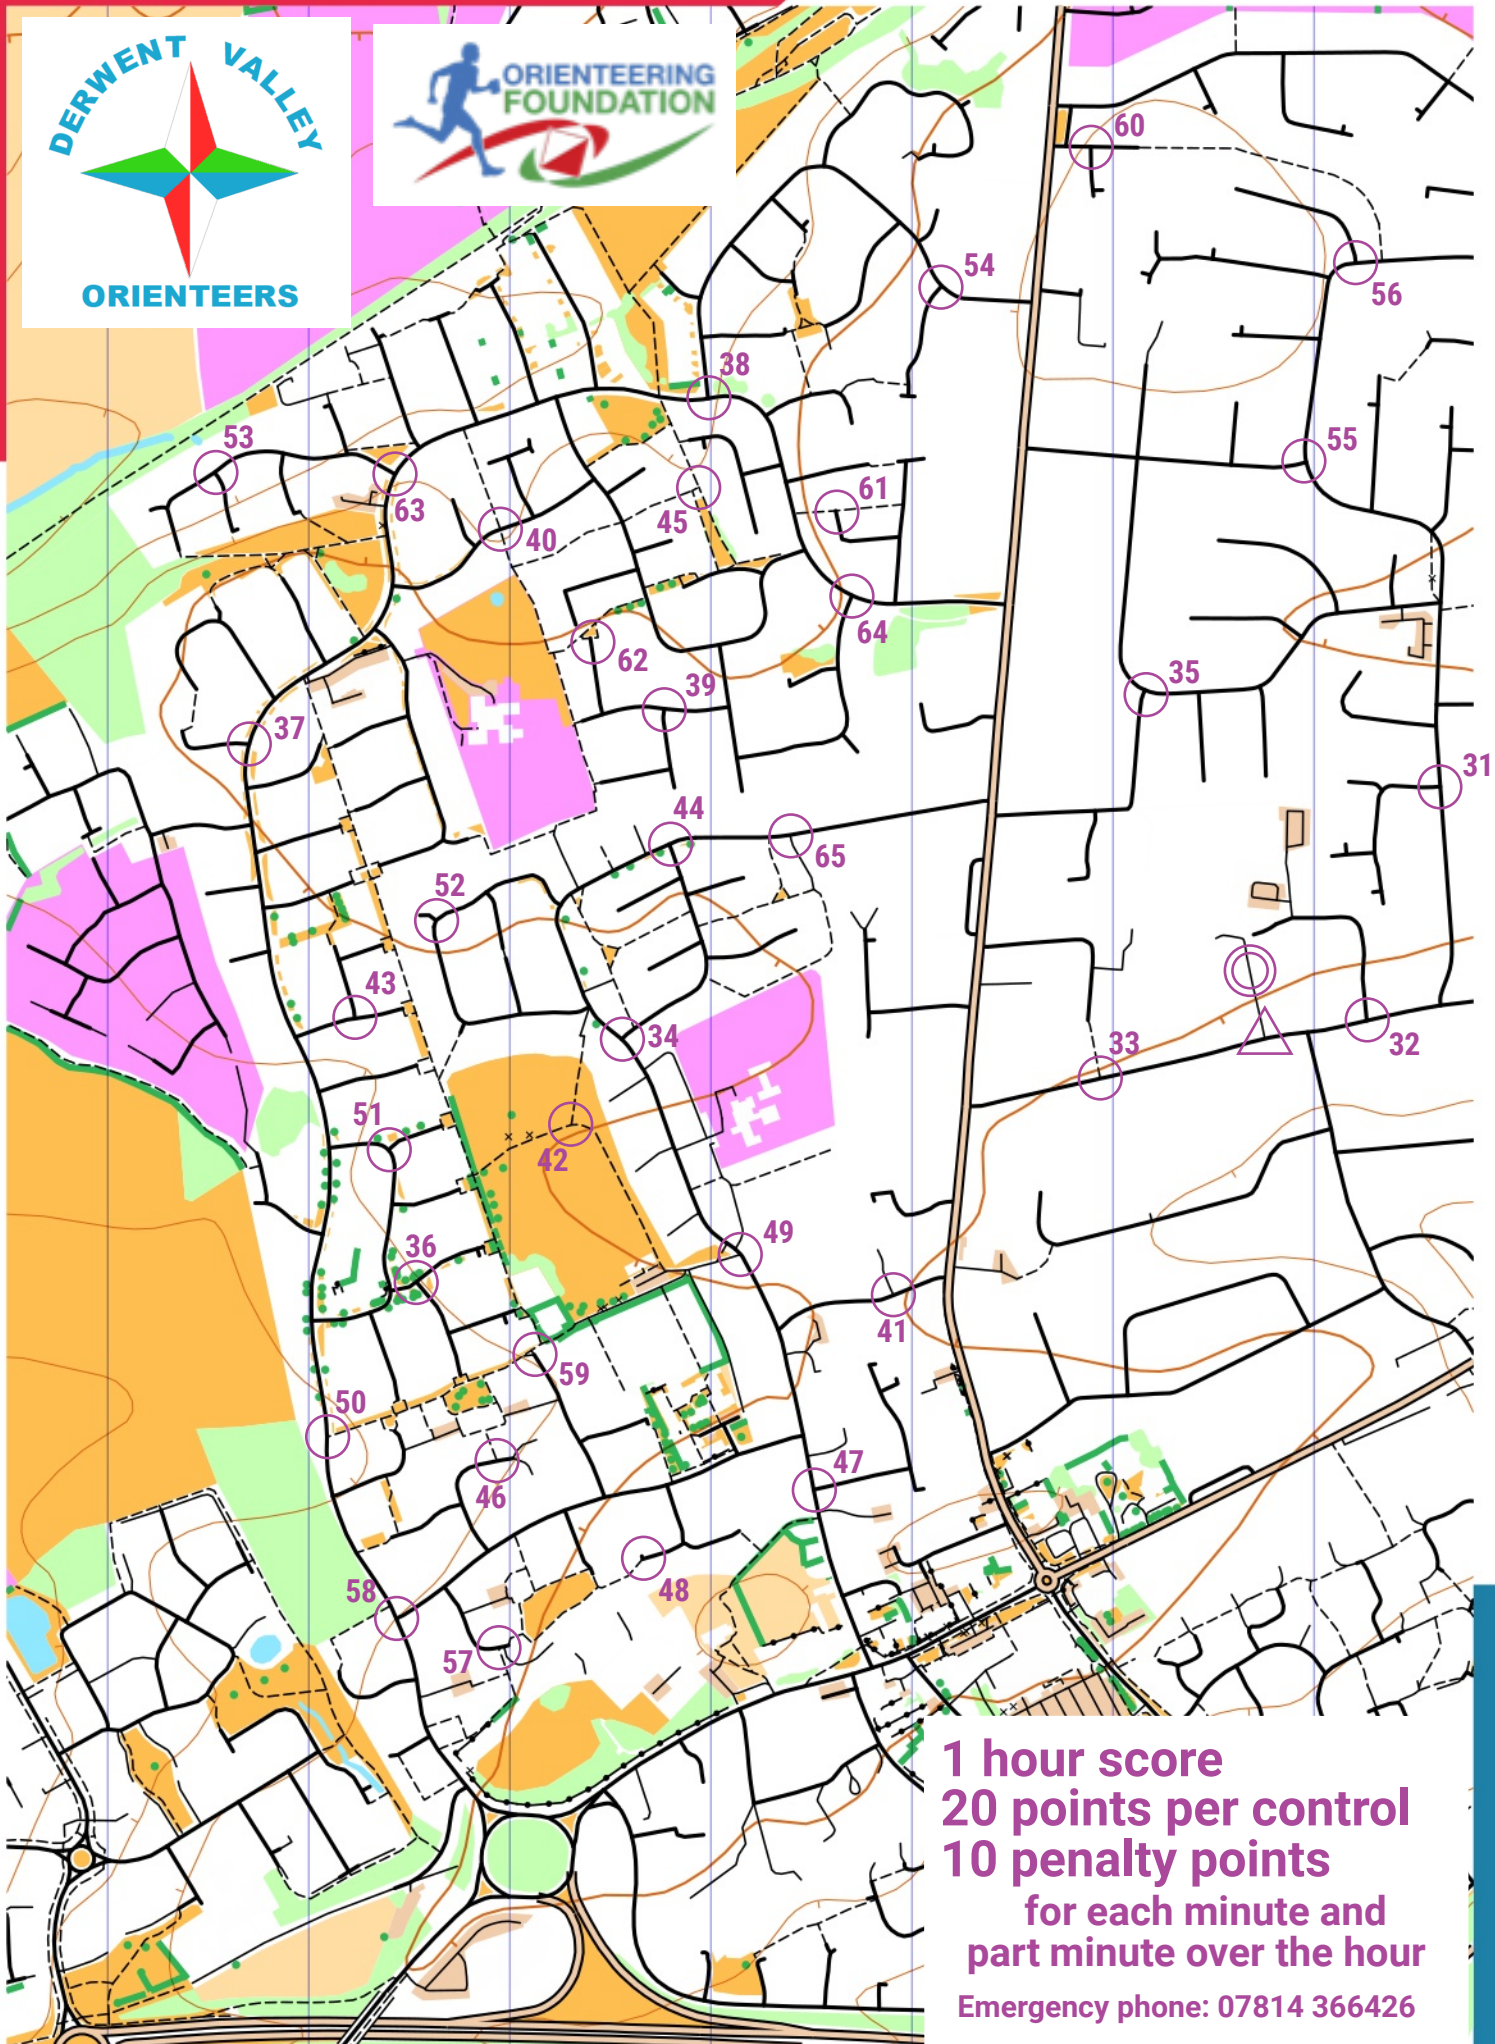

MICKLEOVER

scale 1:7500, contours 5m

200m

1 hour score
20 points per control
10 penalty points
for each minute and
part minute over the hour
Emergency phone: 07814 366426