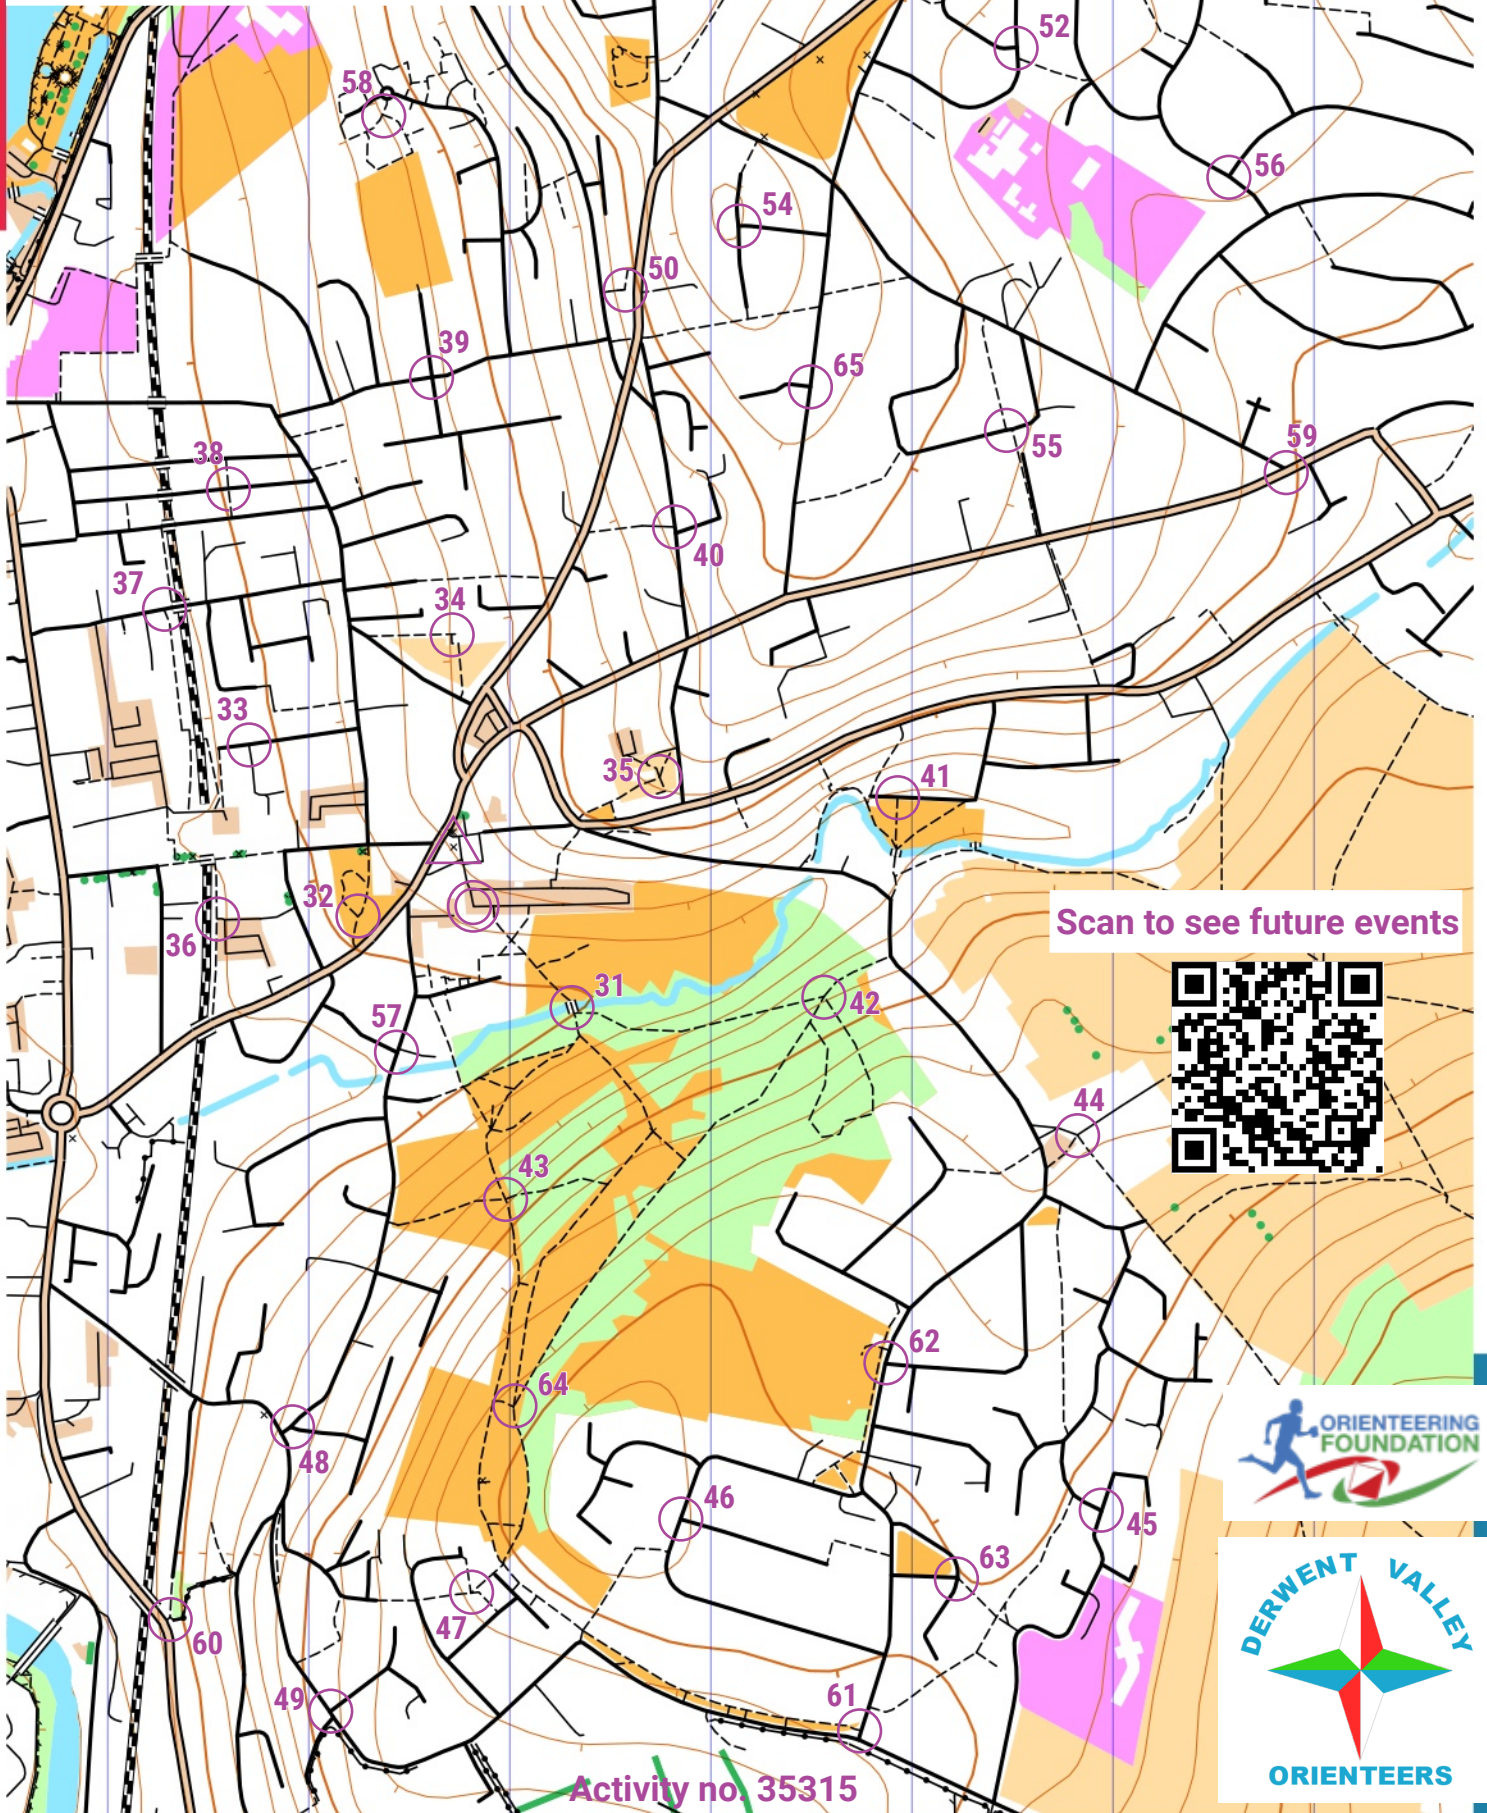

# BELPER

scale 1:7500, contours 5m  
200m

1 hour score

20 points per control

10 penalty points for each minute and part minute over the hour

Emergency phone: 07814 366426

Scan to see future events

Activity no 35315

Map data: © OpenStreetMap contributors; Open Database Licence.  
Contours: © Environment Agency copyright and/or database right 2015. All rights reserved.  
OOM created by Oliver O'Brien. Make your own: <https://oomap.dna-software.co.uk/>

OOM v4 developed by David Dixon  
Map ID: 6565fccfe45e6