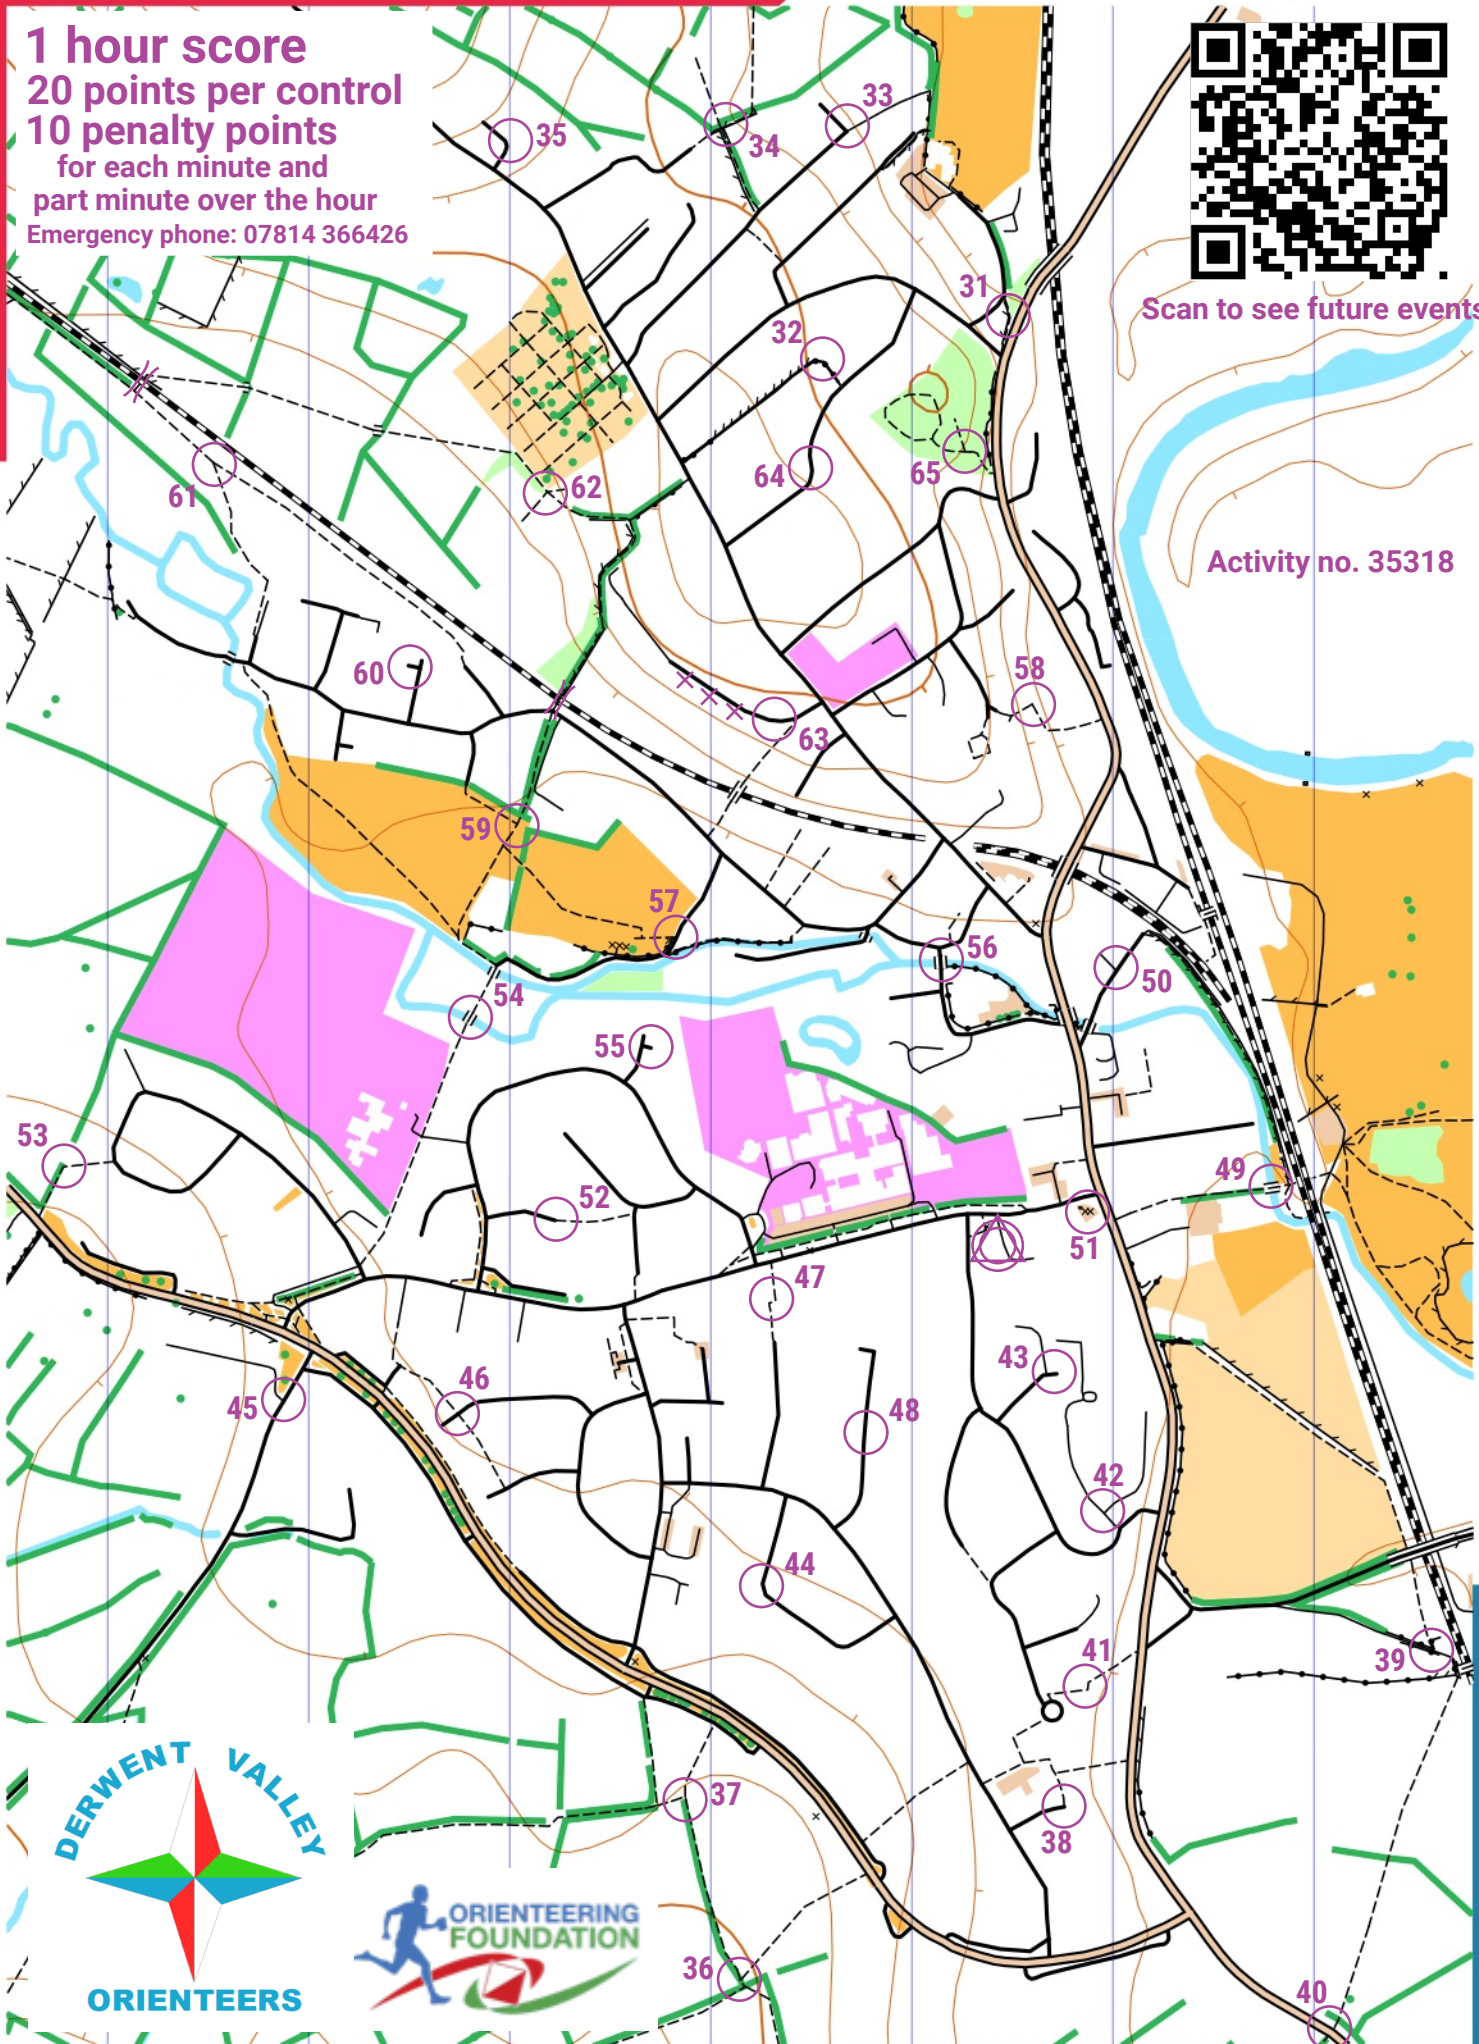

# DUFFIELD

scale 1:7500, contours 5m

200m

**1 hour score**  
**20 points per control**  
**10 penalty points**  
for each minute and  
part minute over the hour  
Emergency phone: 07814 366426

Scan to see future events

Activity no. 35318

DERWENT VALLEY

ORIENTEERS