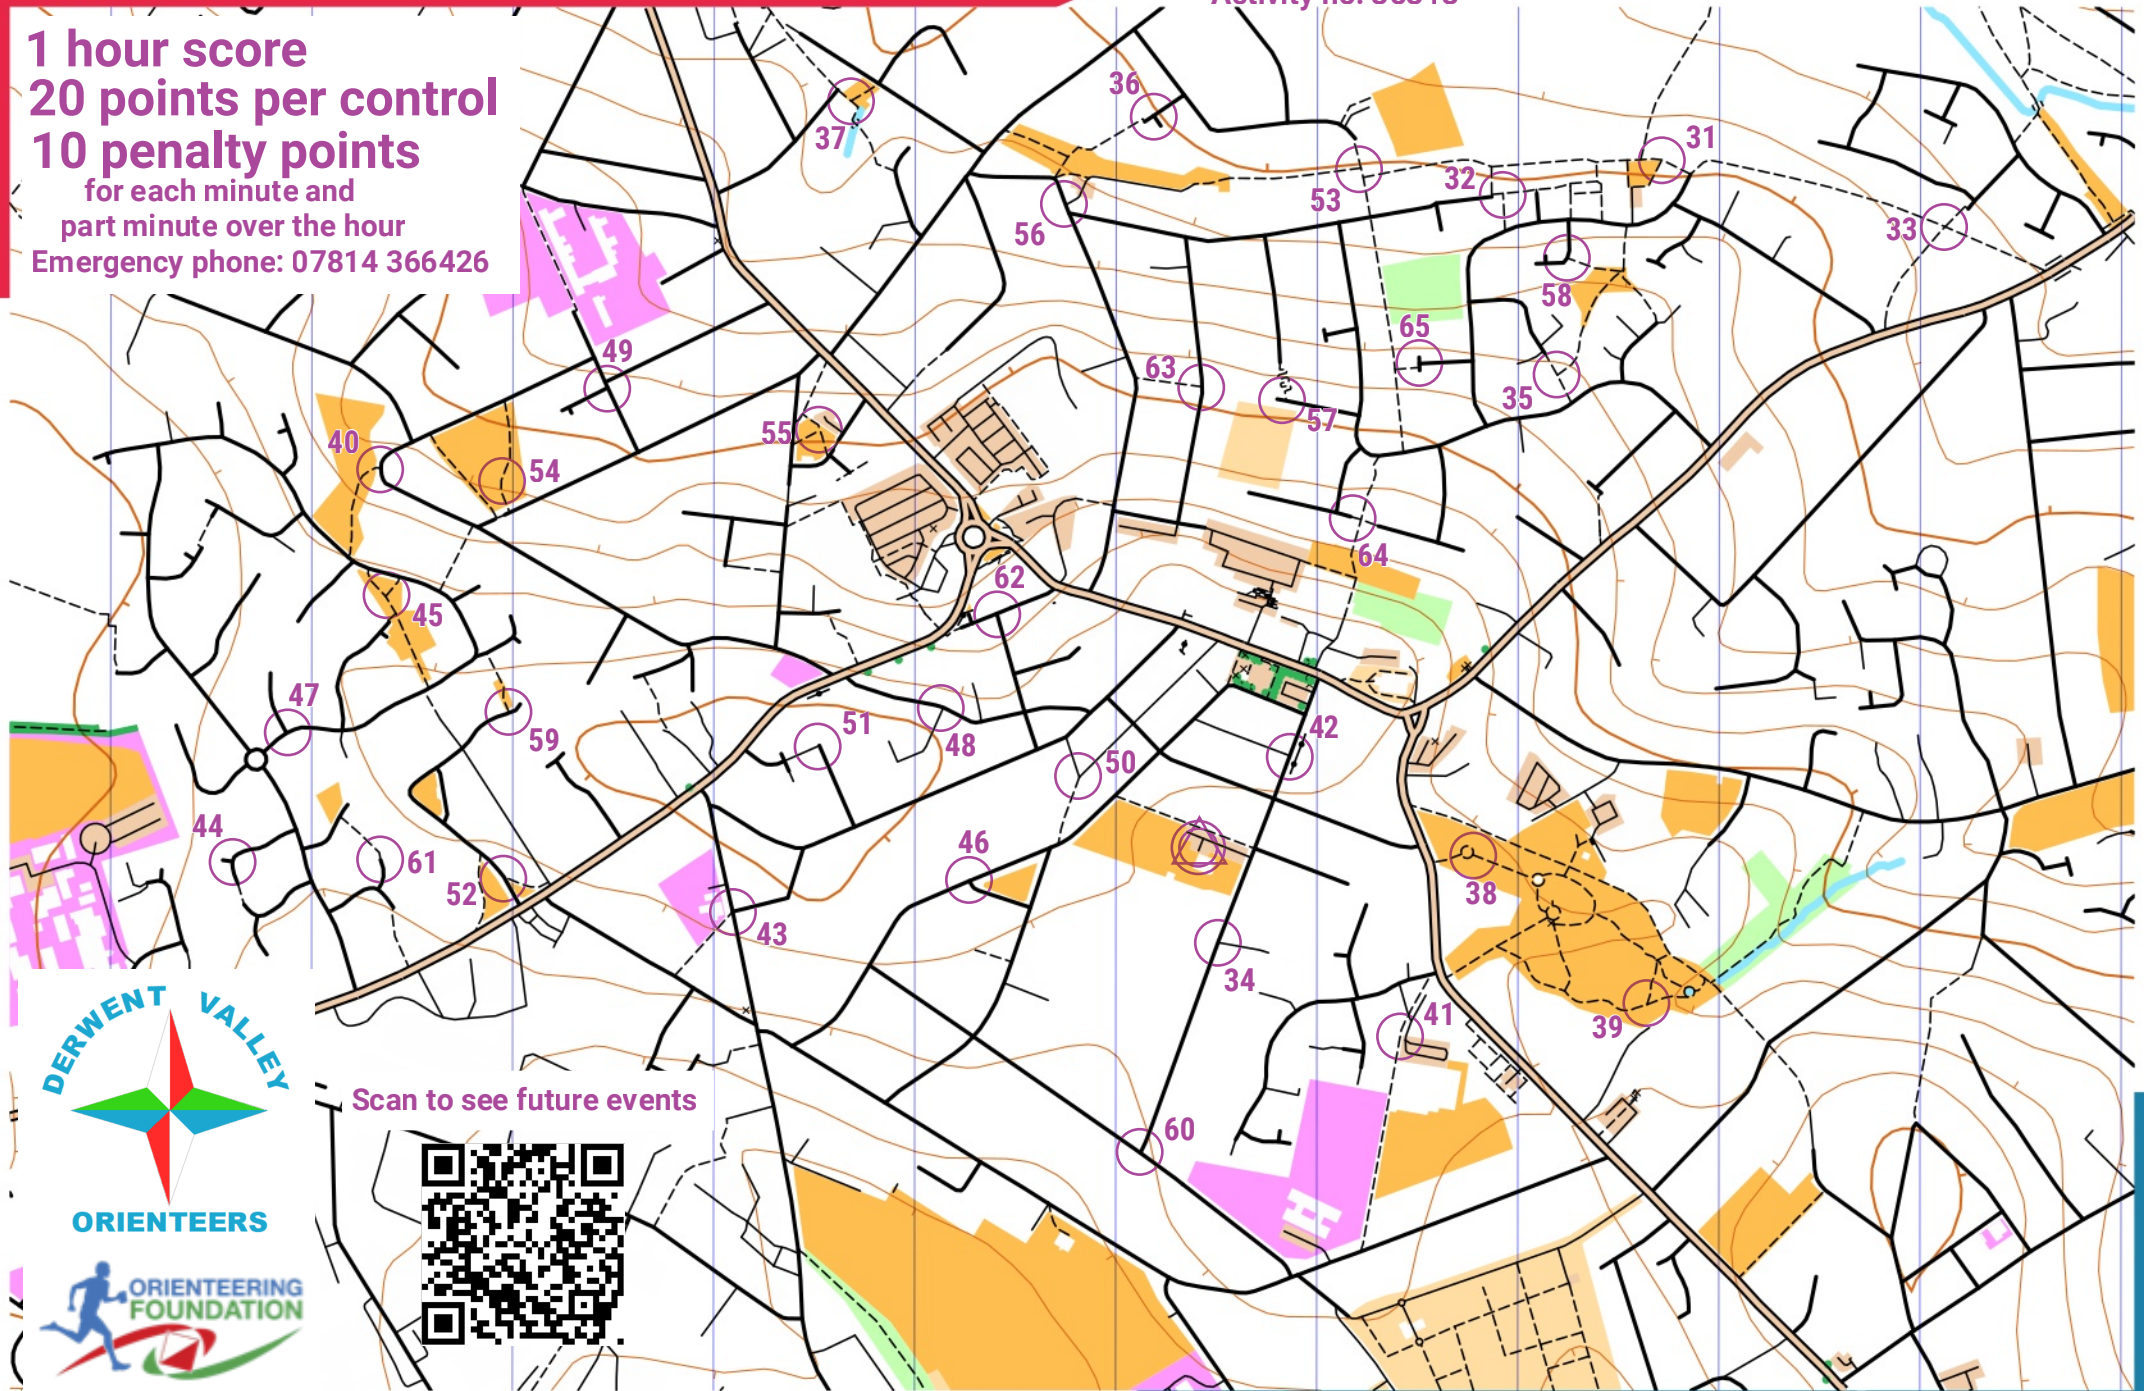

1 hour score
20 points per control
10 penalty points
for each minute and
part minute over the hour
Emergency phone: 07814 366426

DERWENT VALLEY

ORIENTEERS

Scan to see future events