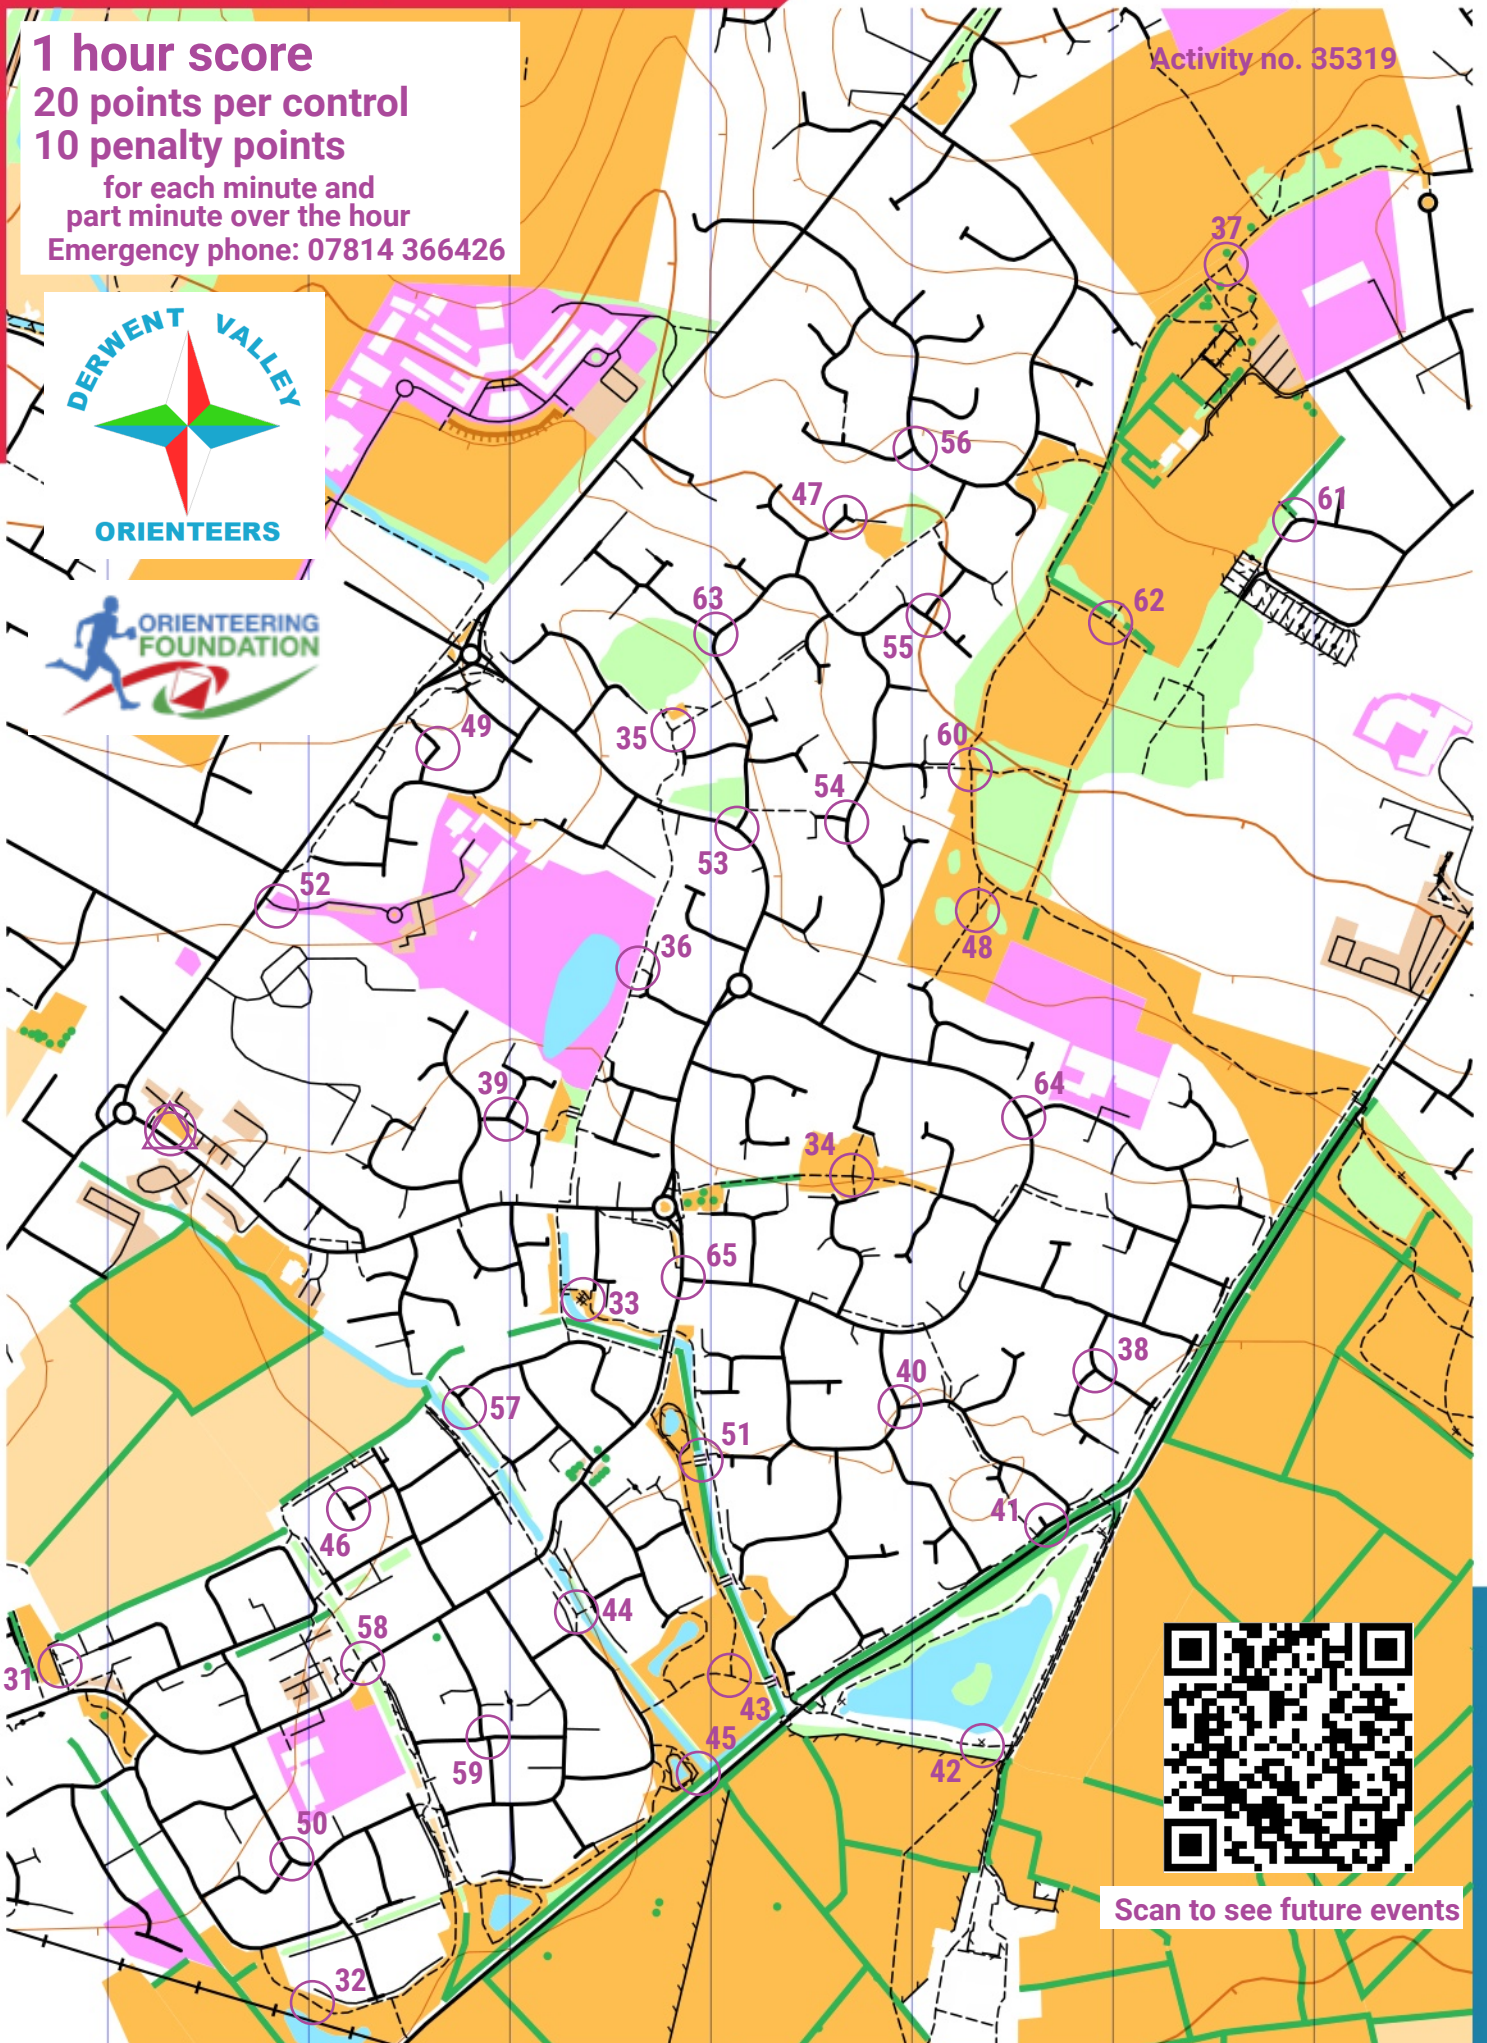

HEATHERTON

scale 1:7500, contours 5m
200m

1 hour score

20 points per control

10 penalty points

for each minute and
part minute over the hour

Emergency phone: 07814 366426

Activity no. 35319

Scan to see future events