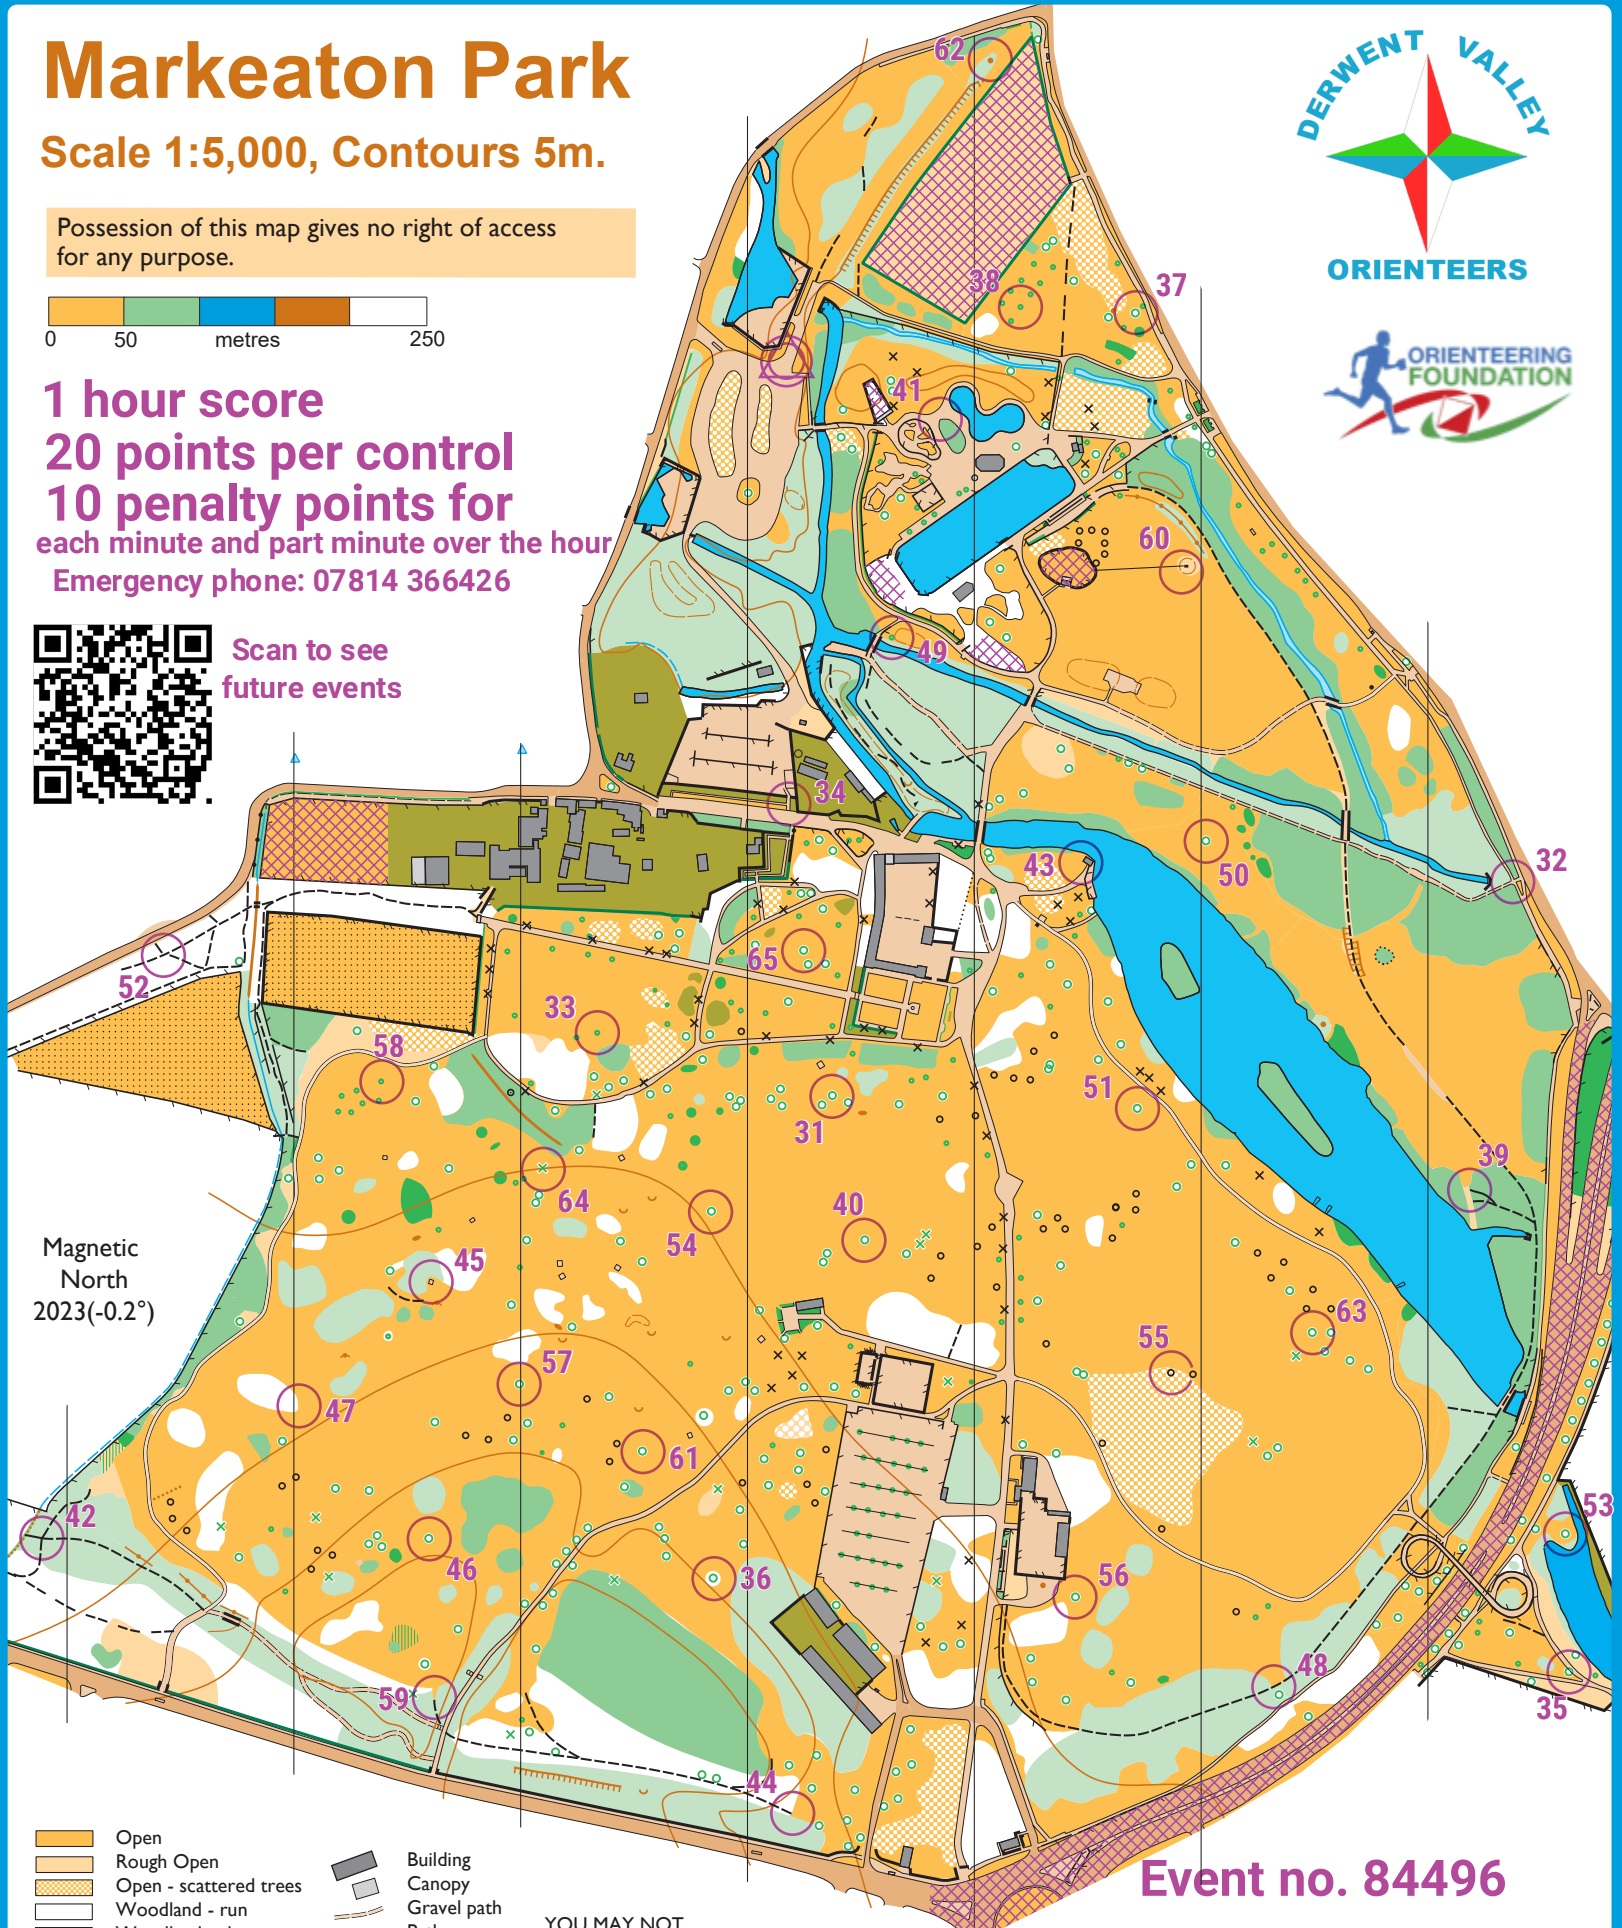

Markeaton Park

Scale 1:5,000, Contours 5m.

Possession of this map gives no right of access for any purpose.

1 hour score
20 points per control
10 penalty points for
 each minute and part minute over the hour
 Emergency phone: 07814 366426

Scan to see future events

Magnetic North 2023(-0.2°)

- | | | |
|------------------------|----------------|--|
| Open | Building | YOU MAY NOT ENTER/CROSS:
Private Land
High Walls
Hedges
High Fences
Out of bounds
River & lakes |
| Rough Open | Canopy | |
| Open - scattered trees | Gravel path | |
| Woodland - run | Path | |
| Woodland - slow run | Small path | |
| Woodland - walk | Knolls | |
| Fight | Boulder, cairn | |
| Undergrowth | Contour | |
| Tarmac | Form line | |
| Wall | Gully | |
| Seat or picnic table | Earth bank | |
| Trees, large/small | Earth wall | |
| Dead tree/Rootstock | Bridge | |
| Tree enclosure or post | Stream | |

Event no. 84496

© Crown Copyright 2018 OS 100015287
 Event Registration No.
 Grid Reference at Markeaton Craft Village SK 333376
 Survey and cartography 2018 by Derek Gale and Mike Godfree
 Minor updates 2024 by Chris Millard
 Copyright © Derwent Valley Orienteers 2020.
 File version MarkeatonPark2024f