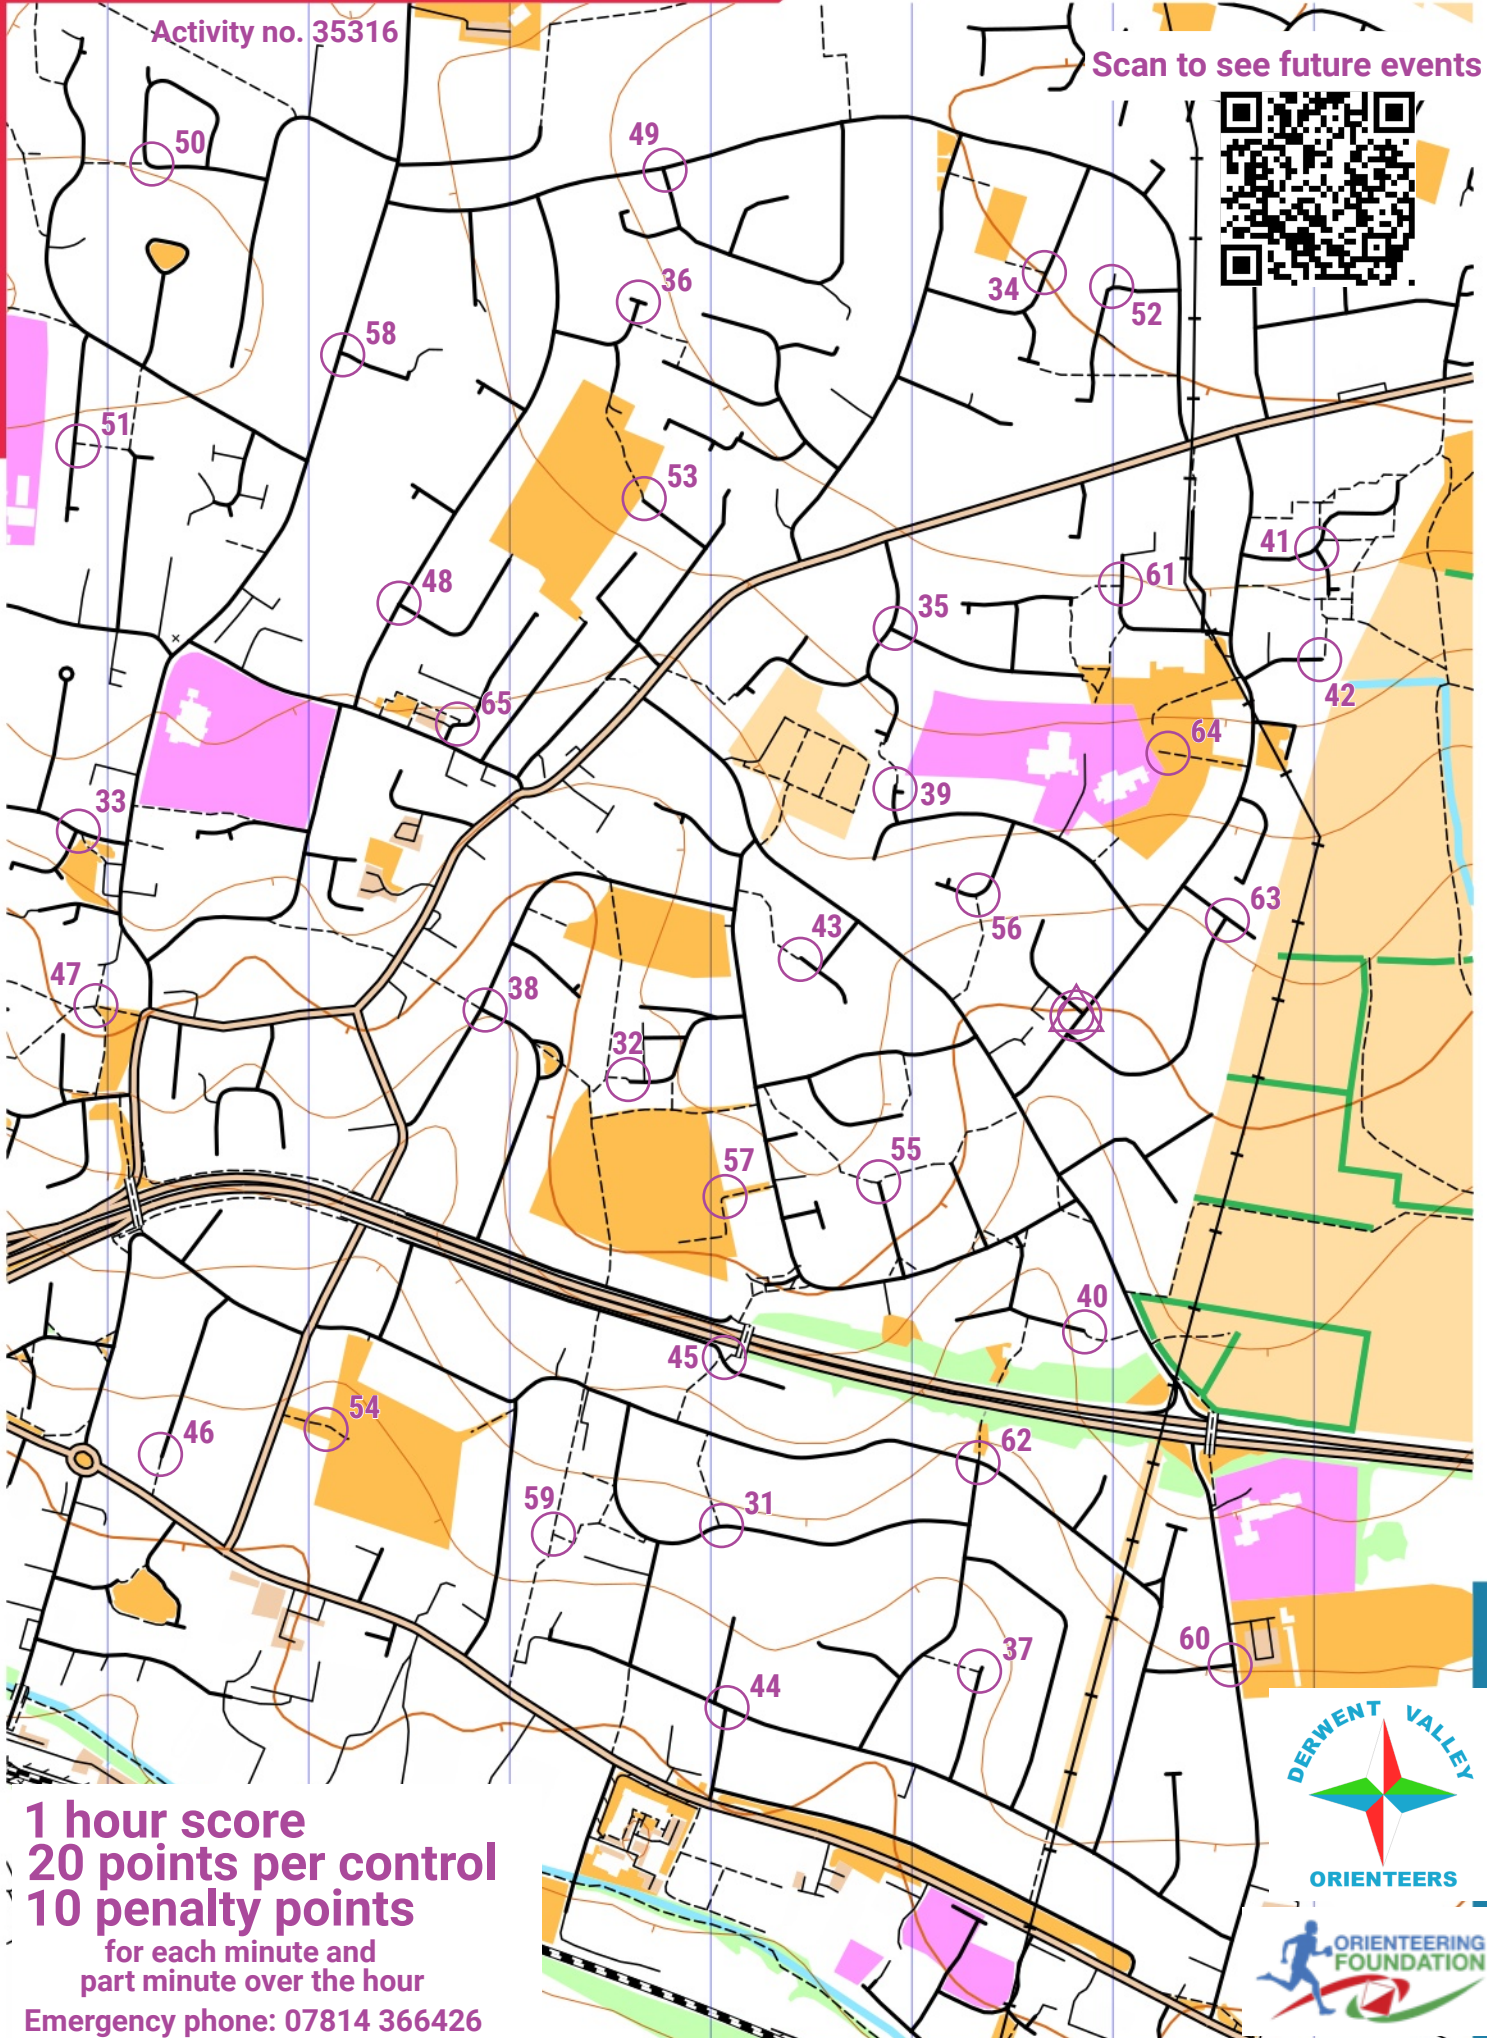

SPONDON

scale 1:7500, contours 5m
200m

Activity no. 35316

Scan to see future events

1 hour score
20 points per control
10 penalty points
for each minute and
part minute over the hour
Emergency phone: 07814 366426