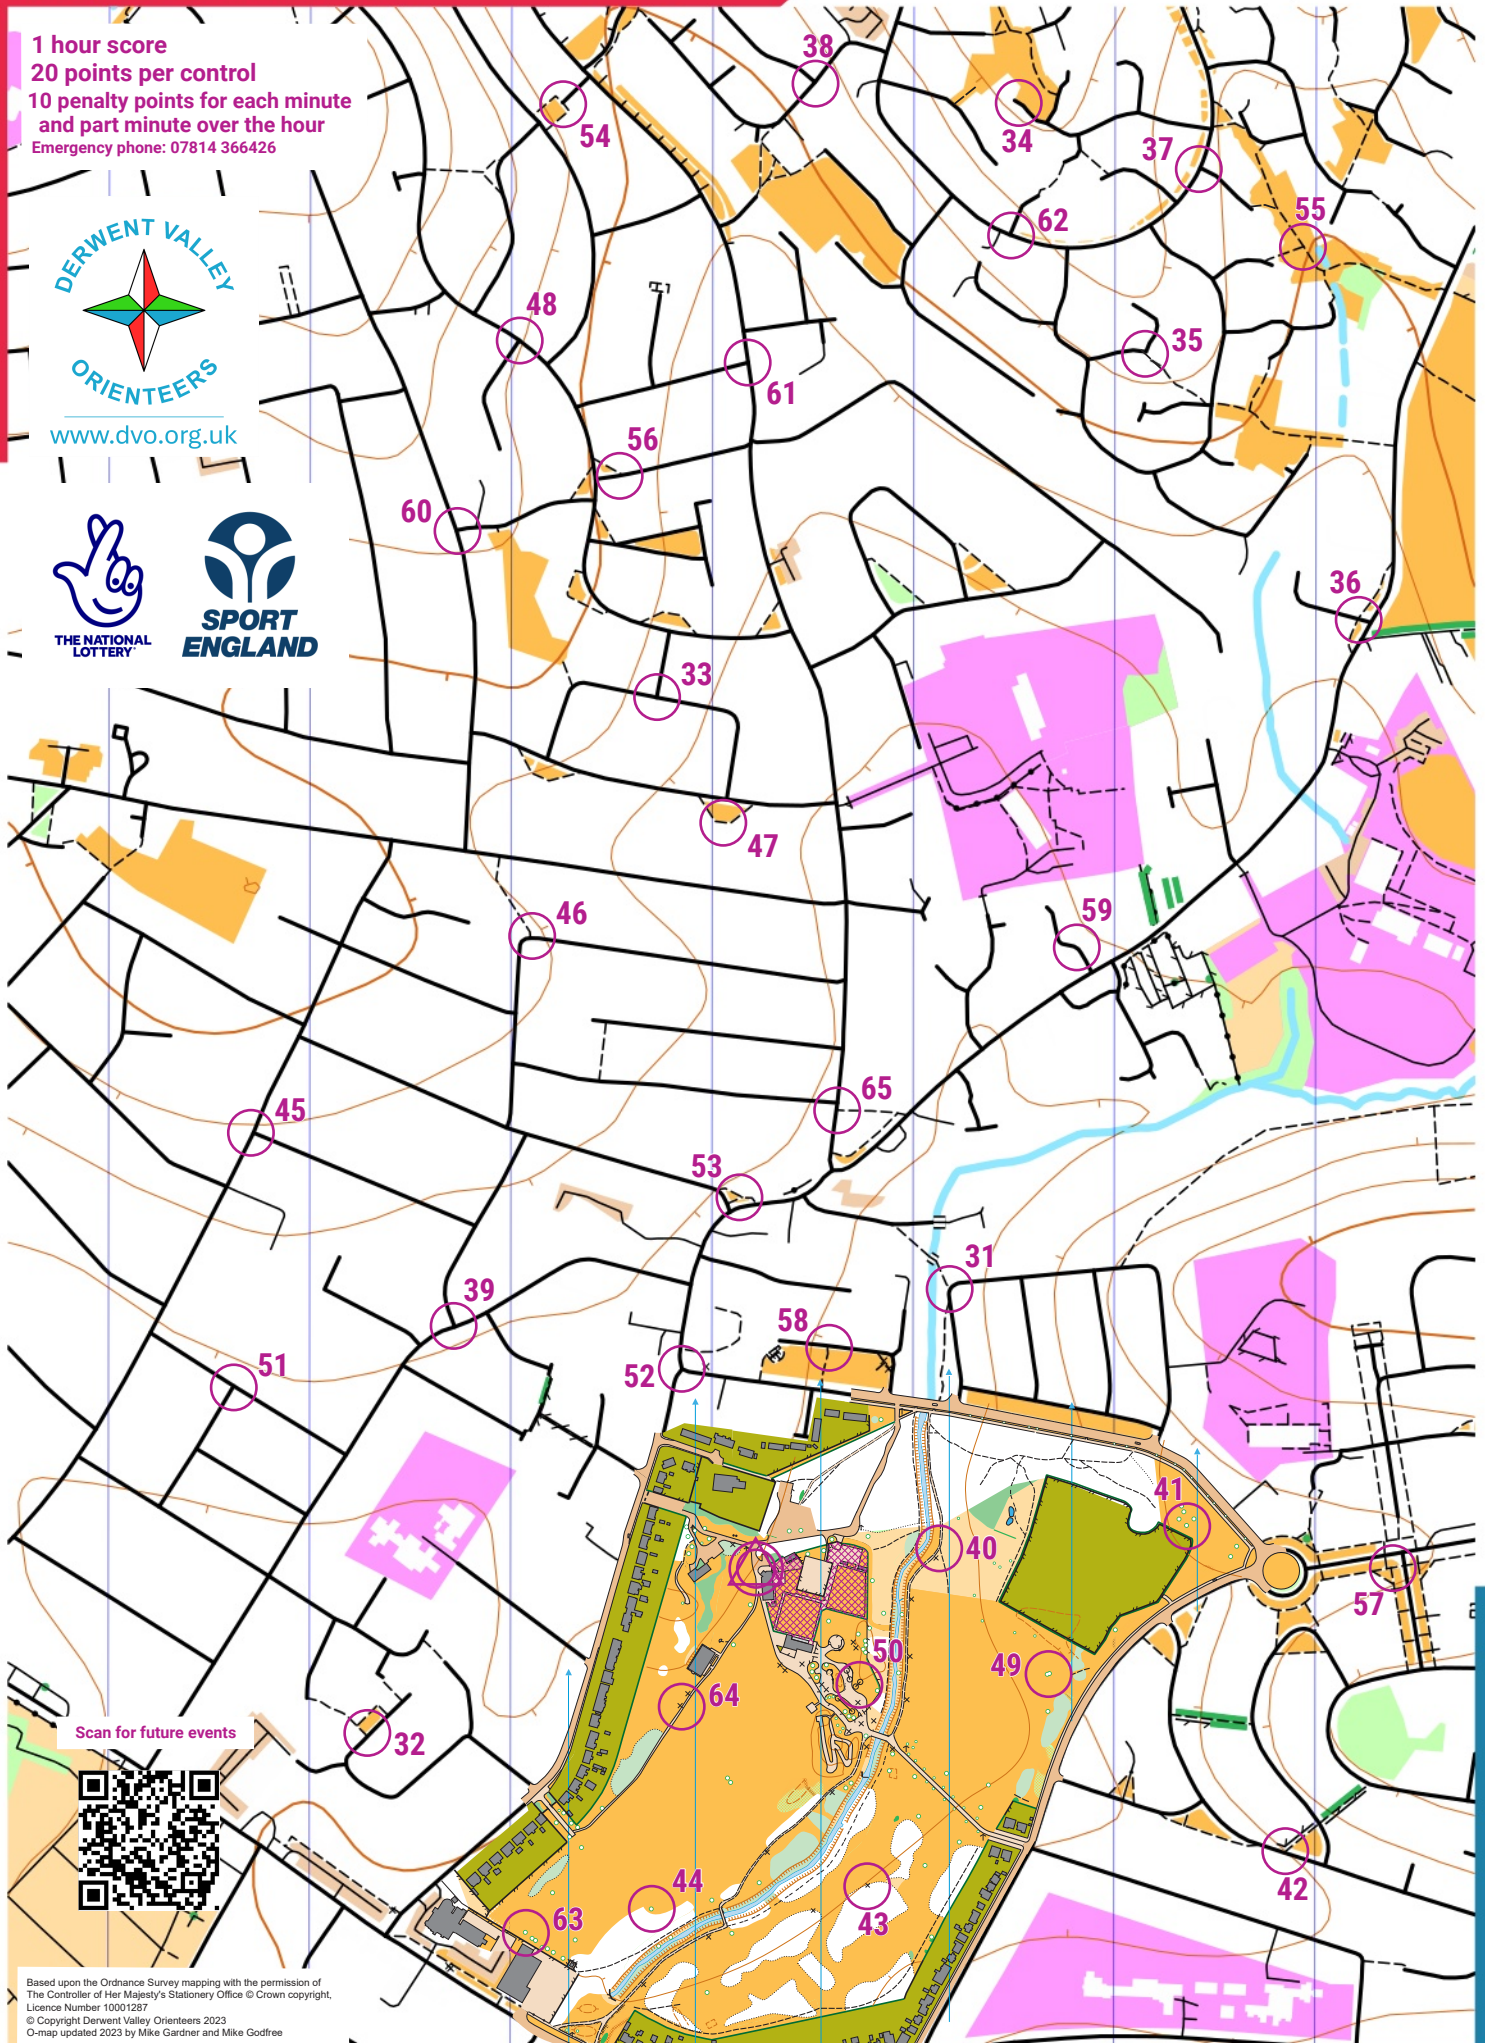

CHADDESSEN

scale 1:7500, contours 5m
200m

Activity No. 36335

1 hour score
20 points per control
10 penalty points for each minute
and part minute over the hour
Emergency phone: 07814 366426

www.dvo.org.uk

Scan for future events

Map data: © OpenStreetMap contributors; Open Database Licence.
Contours: © Environment Agency copyright and/or database right 2015. All rights reserved.
OOM created by Oliver O'Brien. Make your own: <https://oomap.dna-software.co.uk/>

OOM v4 developed by David Dixon
Map ID: 666afb77aa027