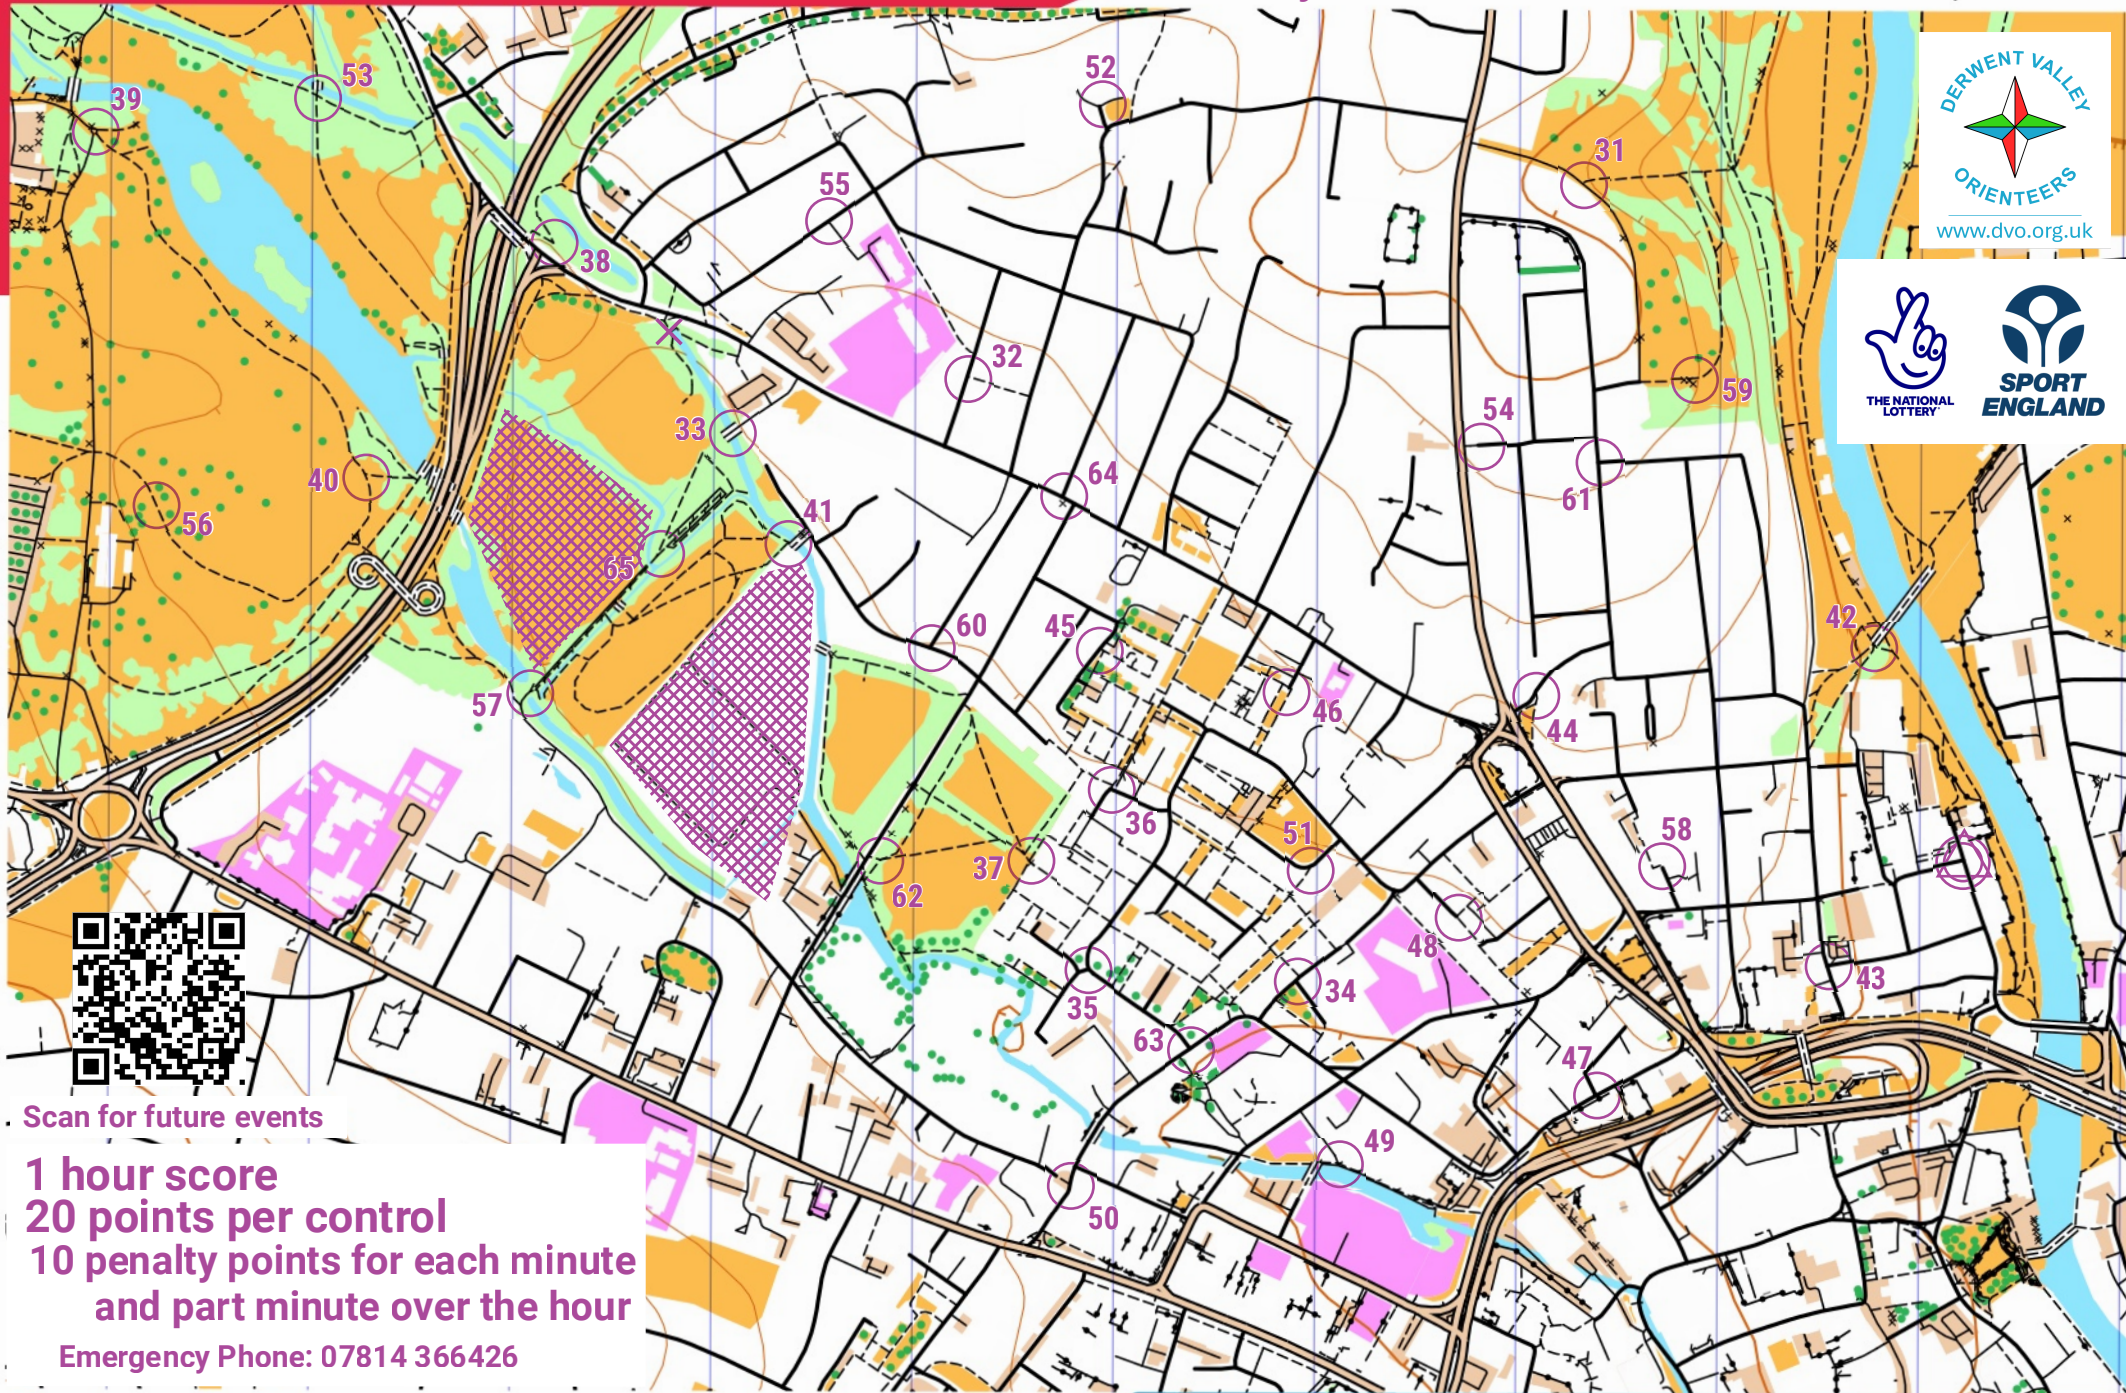

DERBY NORTH

Activity No. 36336

scale 1:7500, contours 5m
200m

Scan for future events

1 hour score
20 points per control
10 penalty points for each minute and part minute over the hour

Emergency Phone: 07814 366426

Map data: © OpenStreetMap contributors; Open Database Licence.
Contours: © Environment Agency copyright and/or database right 2015. All rights reserved.
OOM created by Oliver O'Brien. Make your own: <https://oomap.dna-software.co.uk/>